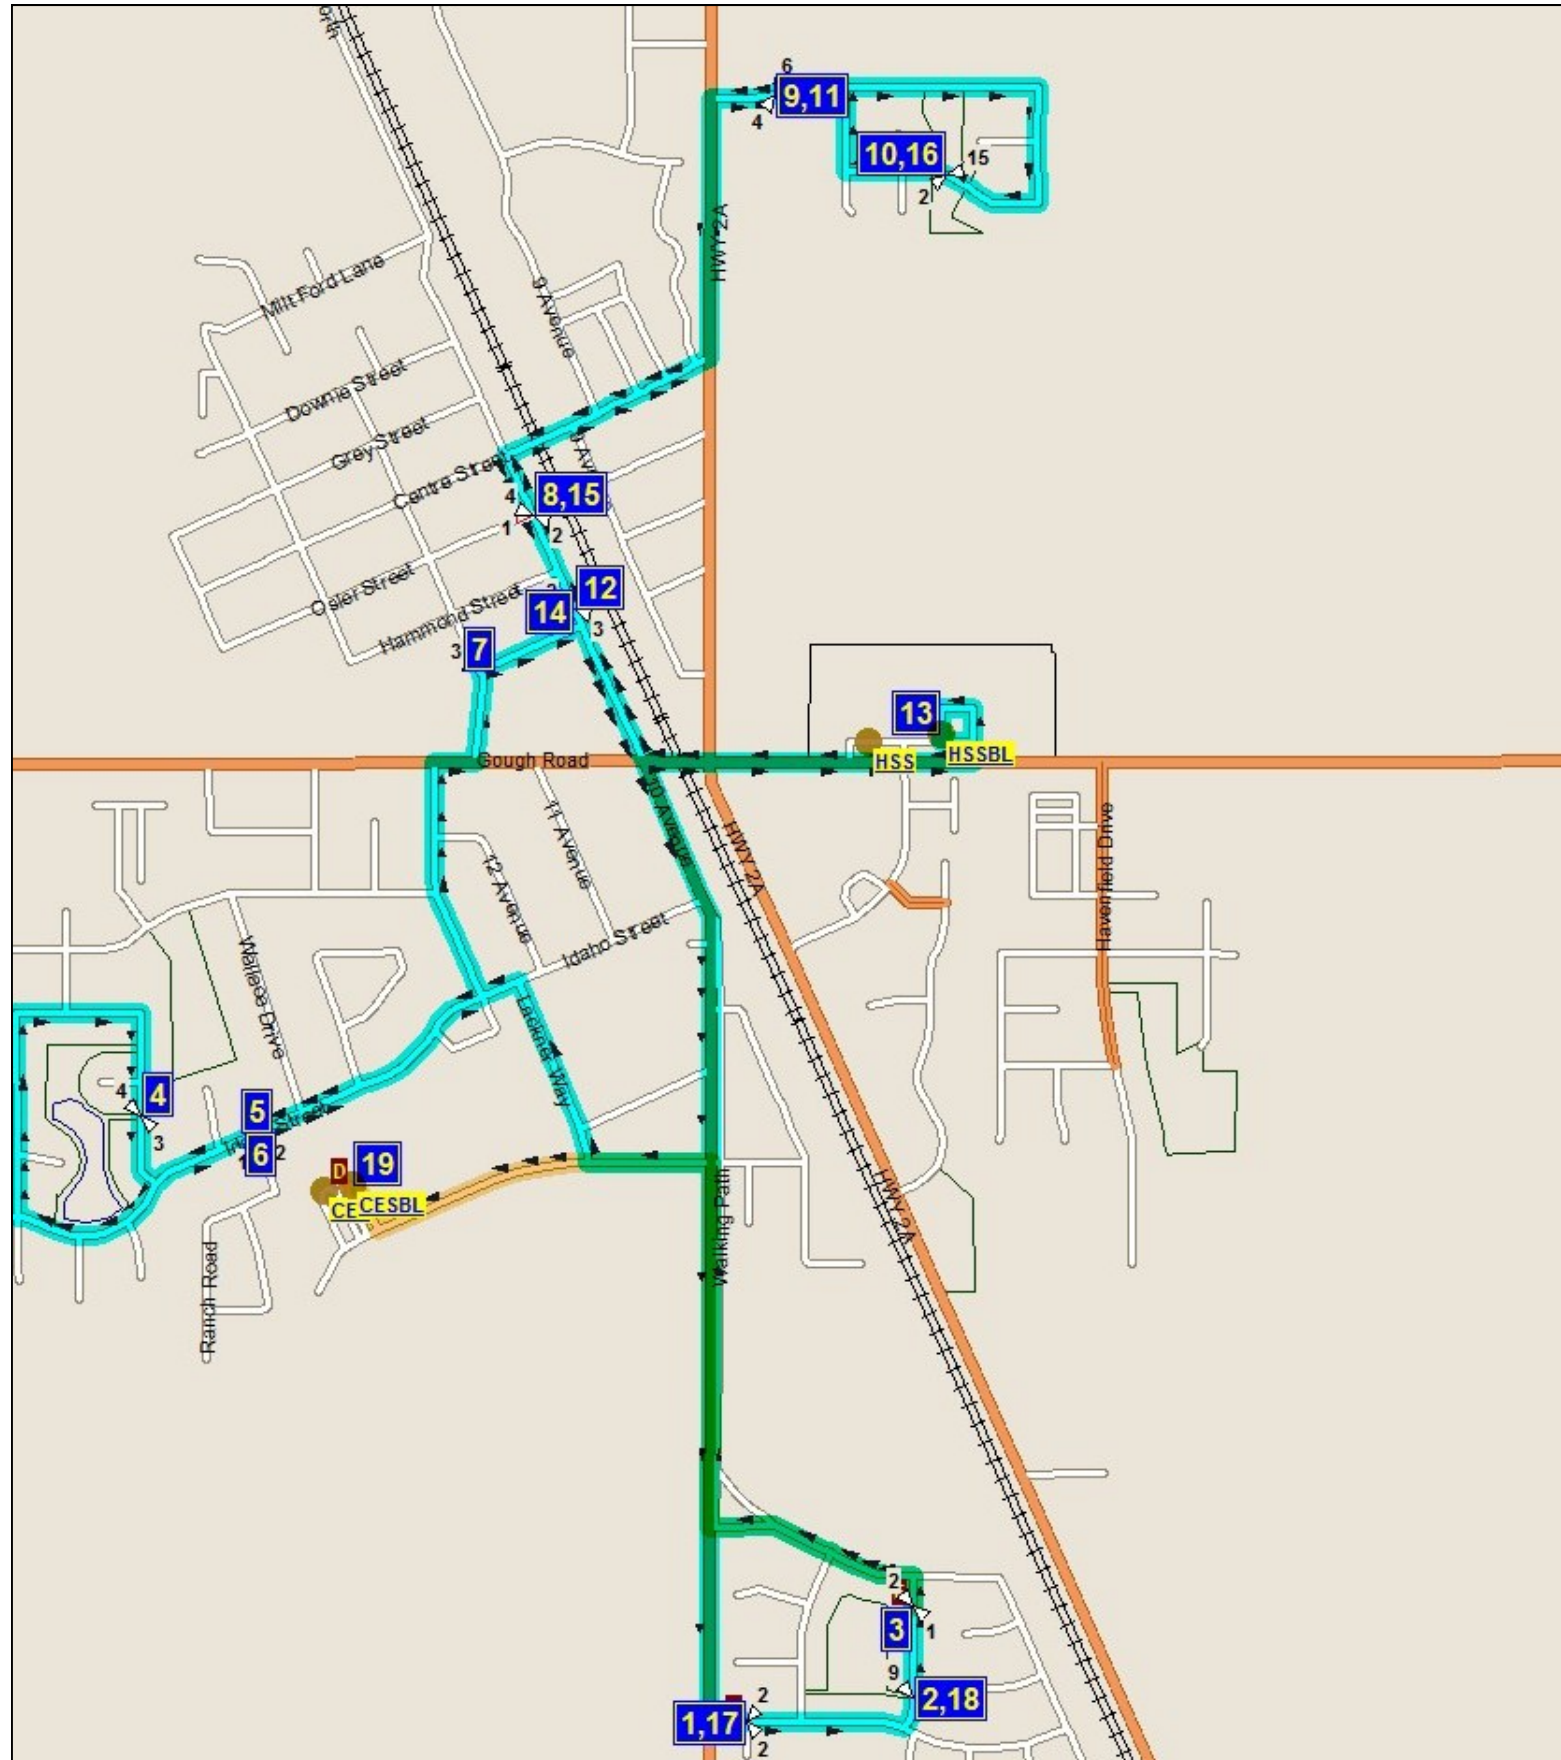

# 2016/17 CU-01 (CARSTAIRS) SHUTTLE BUS STOP LOCATIONS AND TIMES

Please note: PM route may differ from AM and ALL TIMES ARE APPROXIMATE

— Be at your stop at least 5 minutes before pickup time!

Stop #	Stop Name	1st AM to HSS	2nd AM to CES	1st PM	2nd PM
1, 16	301 Carriage Lane Dr	7:30	8:21	3:02	3:50
2, 17	446 Carriage Lane Crossing Pathway	7:32	8:22	3:03	3:48
3, 18	431 Carriage Lane Crossing Pathway	7:33	8:24	3:04	3:48
4	Pathway to Park at #611	7:39			3:42
5	Pathway at entrance Ranch Crescent	7:42			3:42
6	Scout Hall/Curling Club	7:44			3:39
7, 12	Picasso Kids Daycare	7:46	8:06	3:10	3:28
8, 13	810 Stonehaven Drive	7:50	8:10	3:14	3:32
9, 14	Park in Stonehaven - Bus Shelter	7:52	8:12	3:16	3:34
10, 15	Kids Palace Daycare	7:55	8:17	3:08	3:37
11	Hugh Sutherland School	8:00		3:25	
19	Carstairs Elementary	8:30		3:00	

Please Note: Routes may be adjusted as the year progresses.