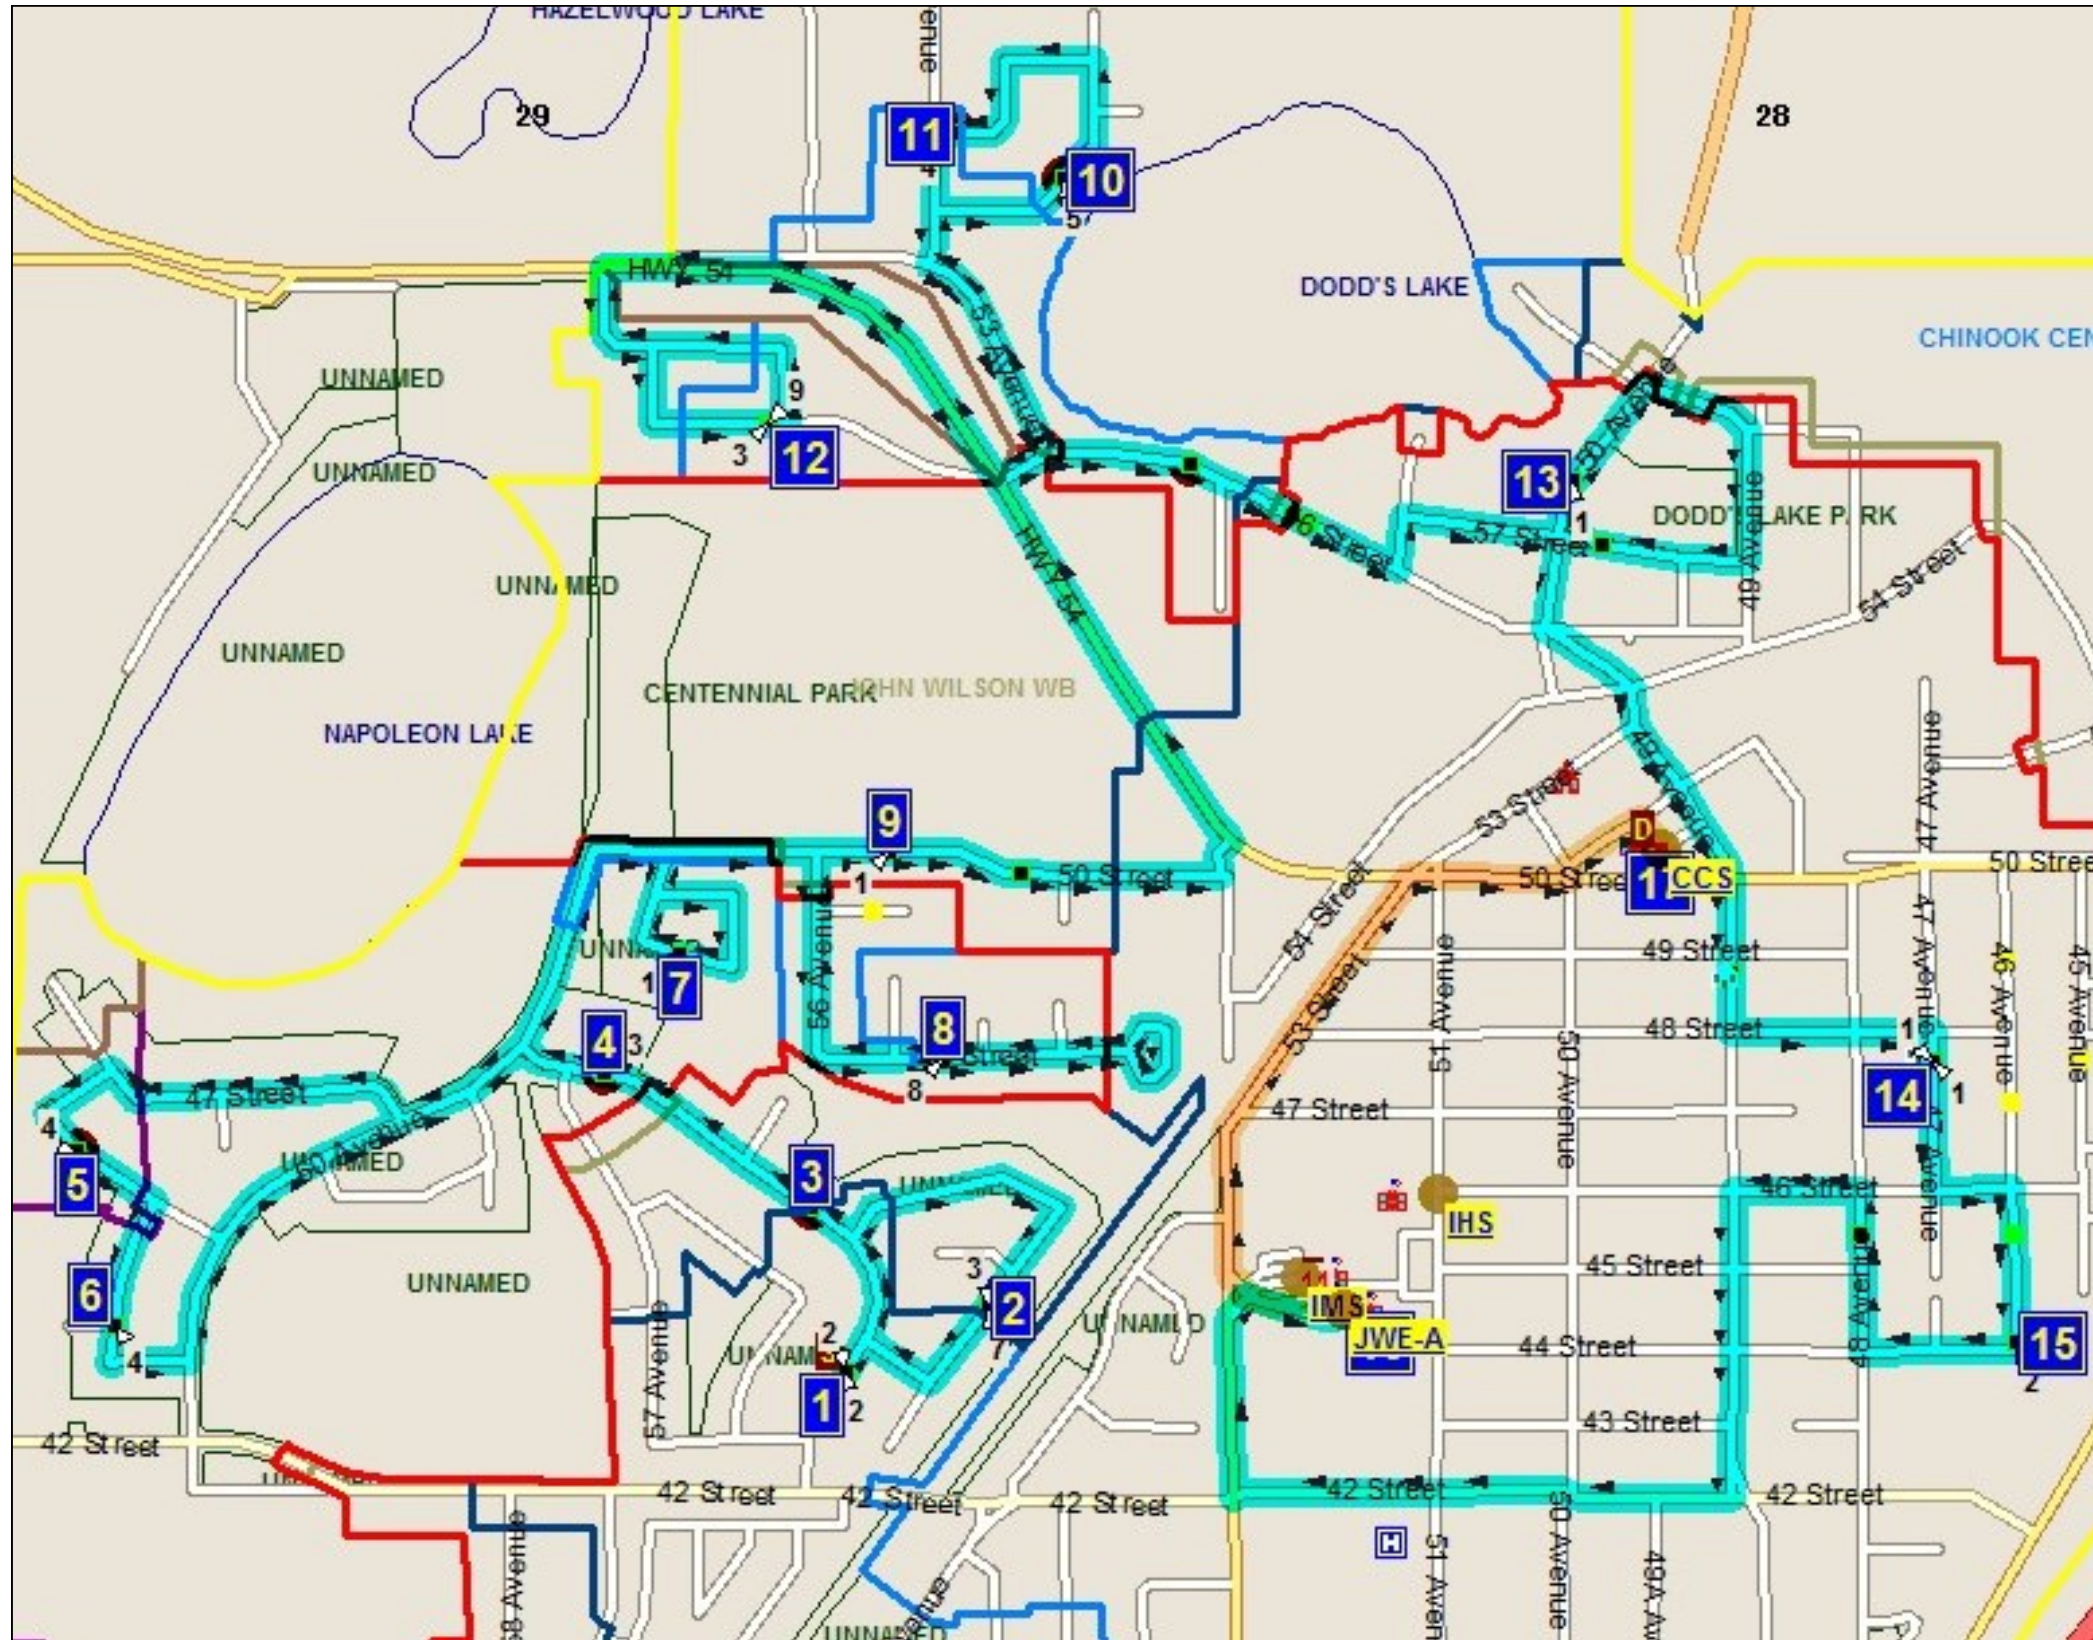

# 2015-16 IU-01 SHUTTLE BUS STOP LOCATIONS AND TIMES

Please note: PM route may differ from AM and ALL TIMES ARE APPROXIMATE — Be at your stop at least 5 minutes before pickup time!

#	Stop Name	AM / PM
1	4335 55 Ave Crescent	7:38am / 3:27pm
2	54A Avenue Crescent	7:40am / 3:29pm
3	Walkway to park	7:41am / 3:30pm
4	Entrance to Church parking lot	7:42am / 3:31pm
5	Fire hydrant by large field	7:44am / 3:33pm
6	60B Ave Crescent	7:46am / 3:35pm
7	Paved area south side Napoleon Meadows	7:49am / 3:38pm
8	48 St/53 St Boulevard mailboxes	7:53am / 3:41pm
9	50 Street In line with middle of alley	7:55am / 3:44pm
10	Cedar Way Walkway to lake at fire hydrant	8:00am / 3:48pm
11	Elmwood Way Alleyway East	8:02am / 3:50pm
12	35 Aspen Heights Way	8:07am / 3:55pm
13	Mailboxes on 50 Avenue	8:11am / 3:55pm
14	Mailboxes SE Side of Church	8:18am / 4:00pm
15	44 St at 46 Avenue	8:20am / 4:07pm
16	Innisfail Bus Loop	8:25am / 3:15pm
17	Chinook Centre School	8:30am / 3:05pm

Please Note: Routes may be adjusted as the year progresses.