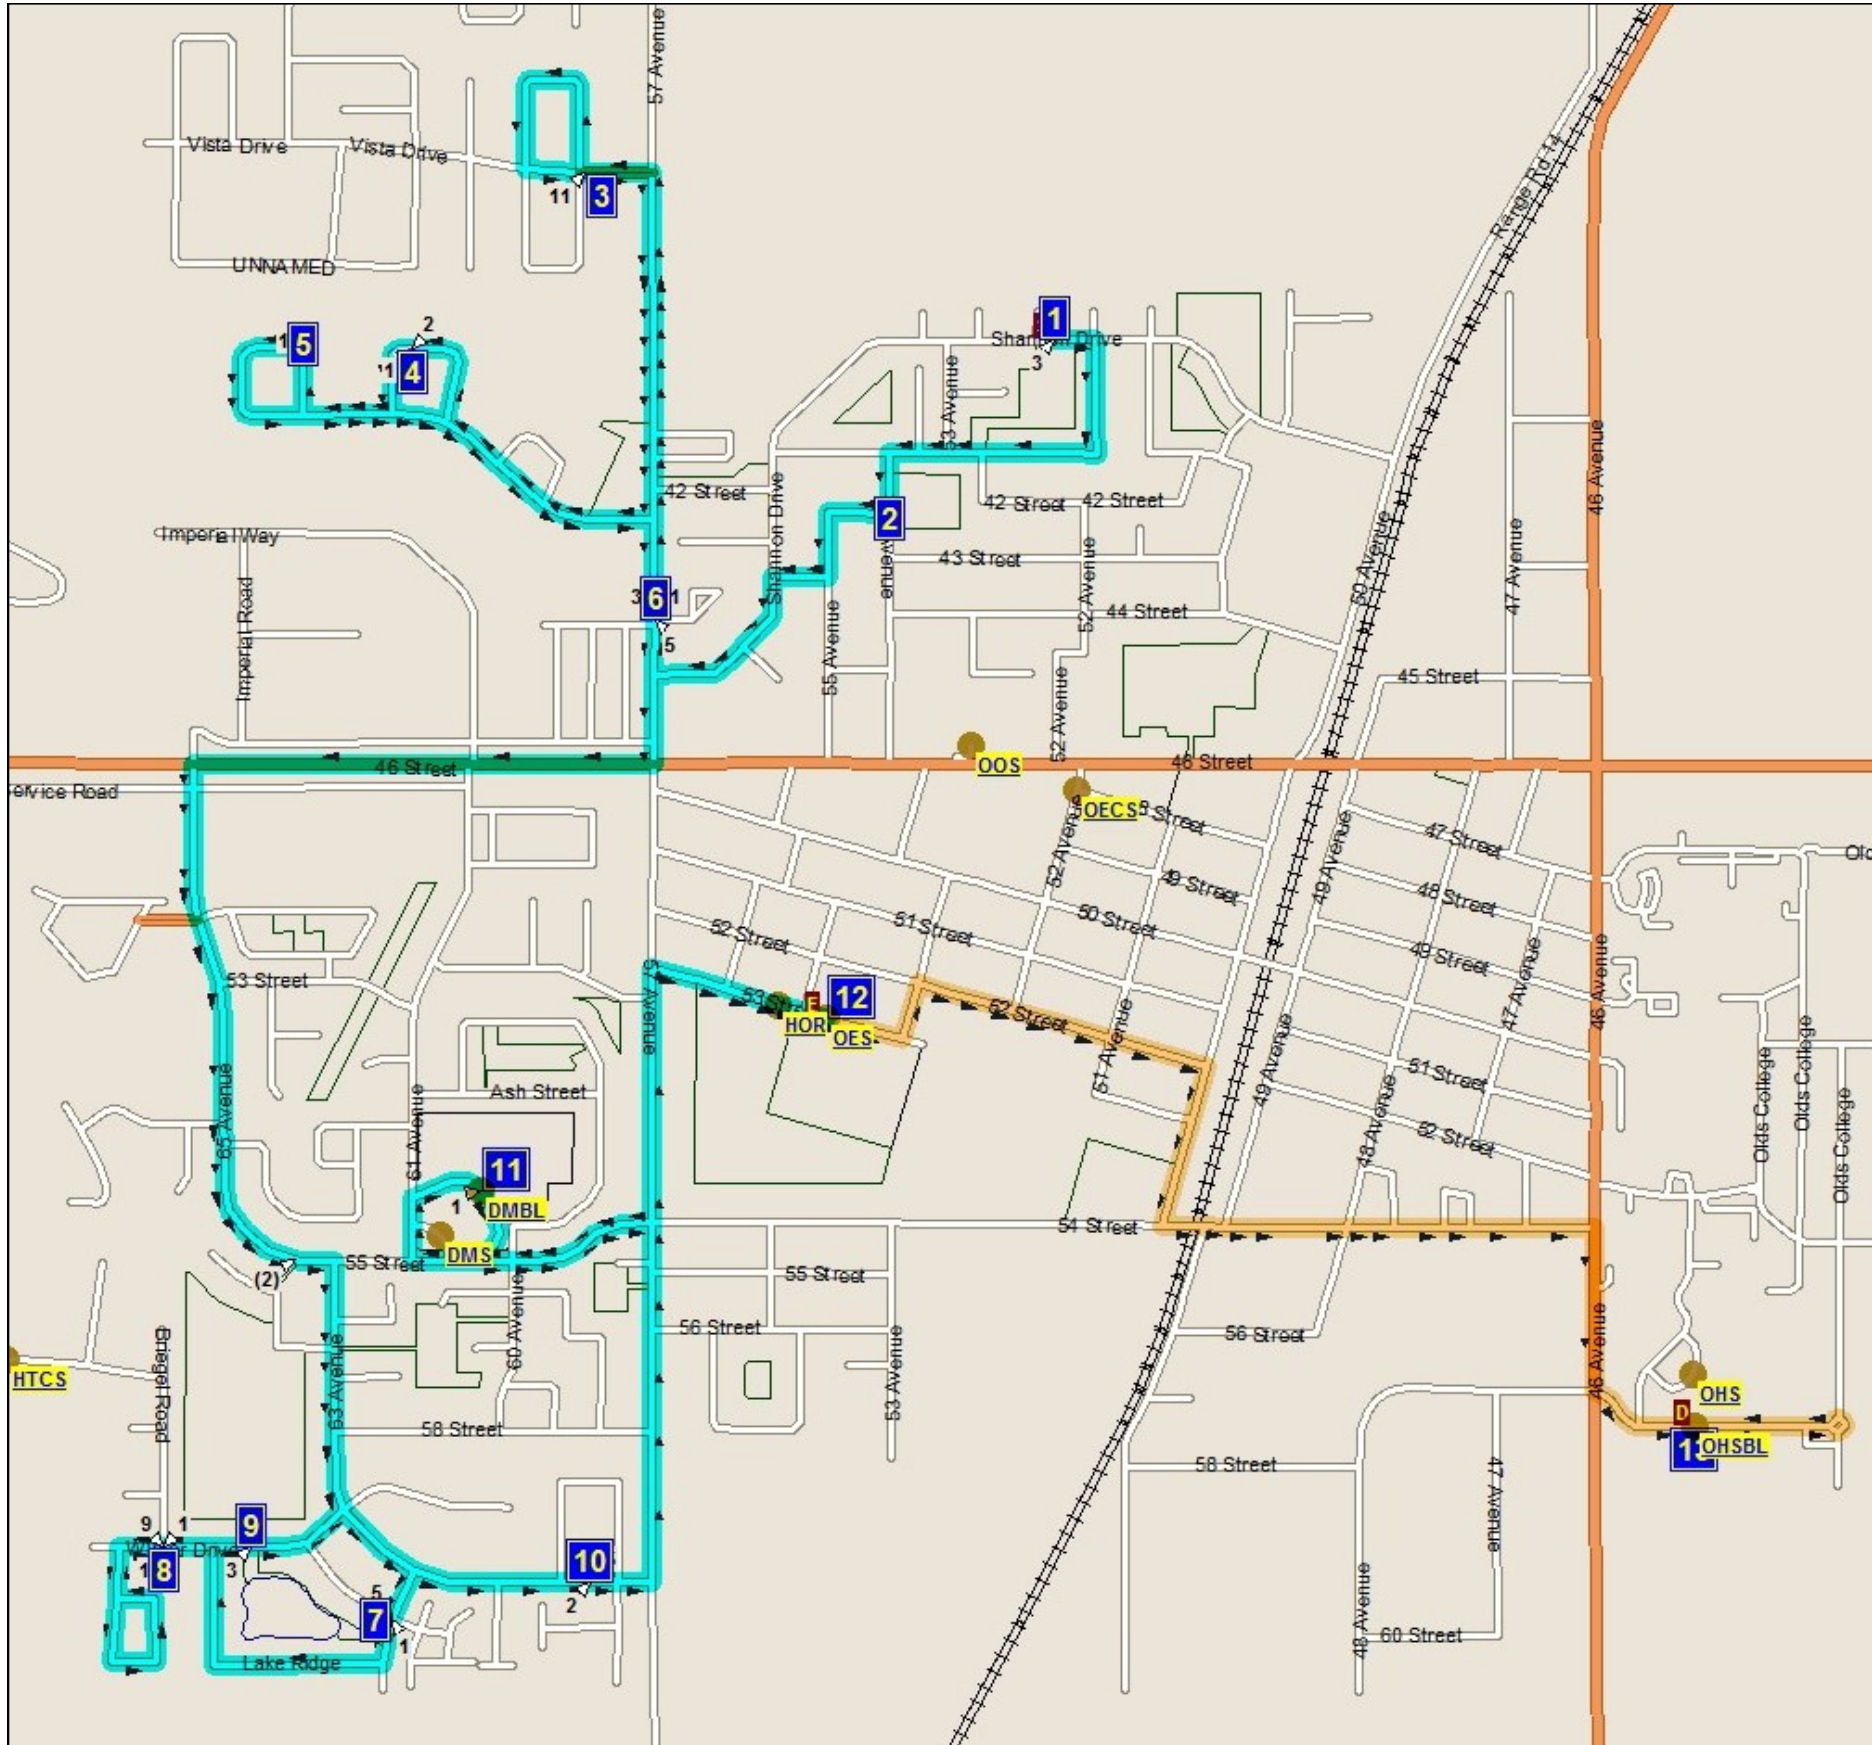

2016/17 OU-01 (OLDS) SHUTTLE BUS STOP LOCATIONS AND TIMES

*Please note: PM route may differ from AM and all times are approximate —
Be at your stop at least 5 minutes before pickup time!*

#	Stop Name	AM / PM
1	Frank Wong Park	7:43 am / 4:09 pm
2	Mailboxes @ Neil Leatherdale Park	7:45 am / 4:07 pm
3	Vista Mailboxes along boulevard	7:49 am / 4:04 pm
4	5842 Imperial Drive	7:52 am / 3:58 pm
5	5860 Imperial Drive	7:53 am / 4:00 pm
6	57 Ave@Sherwood Cr (Stop N of intersection)	7:56 am / 3:56 pm
7	Park Entrance On East Side	7:56 am / 3:42 pm
8	Parkland and 62 Ave	8:01 am / 3:44 pm
9	Mailboxes N of Bregel/Winter Dr #40	8:05 am / 3:46 pm
10	Mailboxes & path at park entrance	8:09 am / 3:50 pm
11	60 ST Mailboxes at 5817	8:11 am / 3:52 pm
12	Deer Meadow Bus Loop/Deer Meadow School	8:15 am / 3:35 pm
13	Olds Elementary	8:20 am / 3:28 pm
14	Olds High School Bus Loop	8:30 am / 3:20 pm