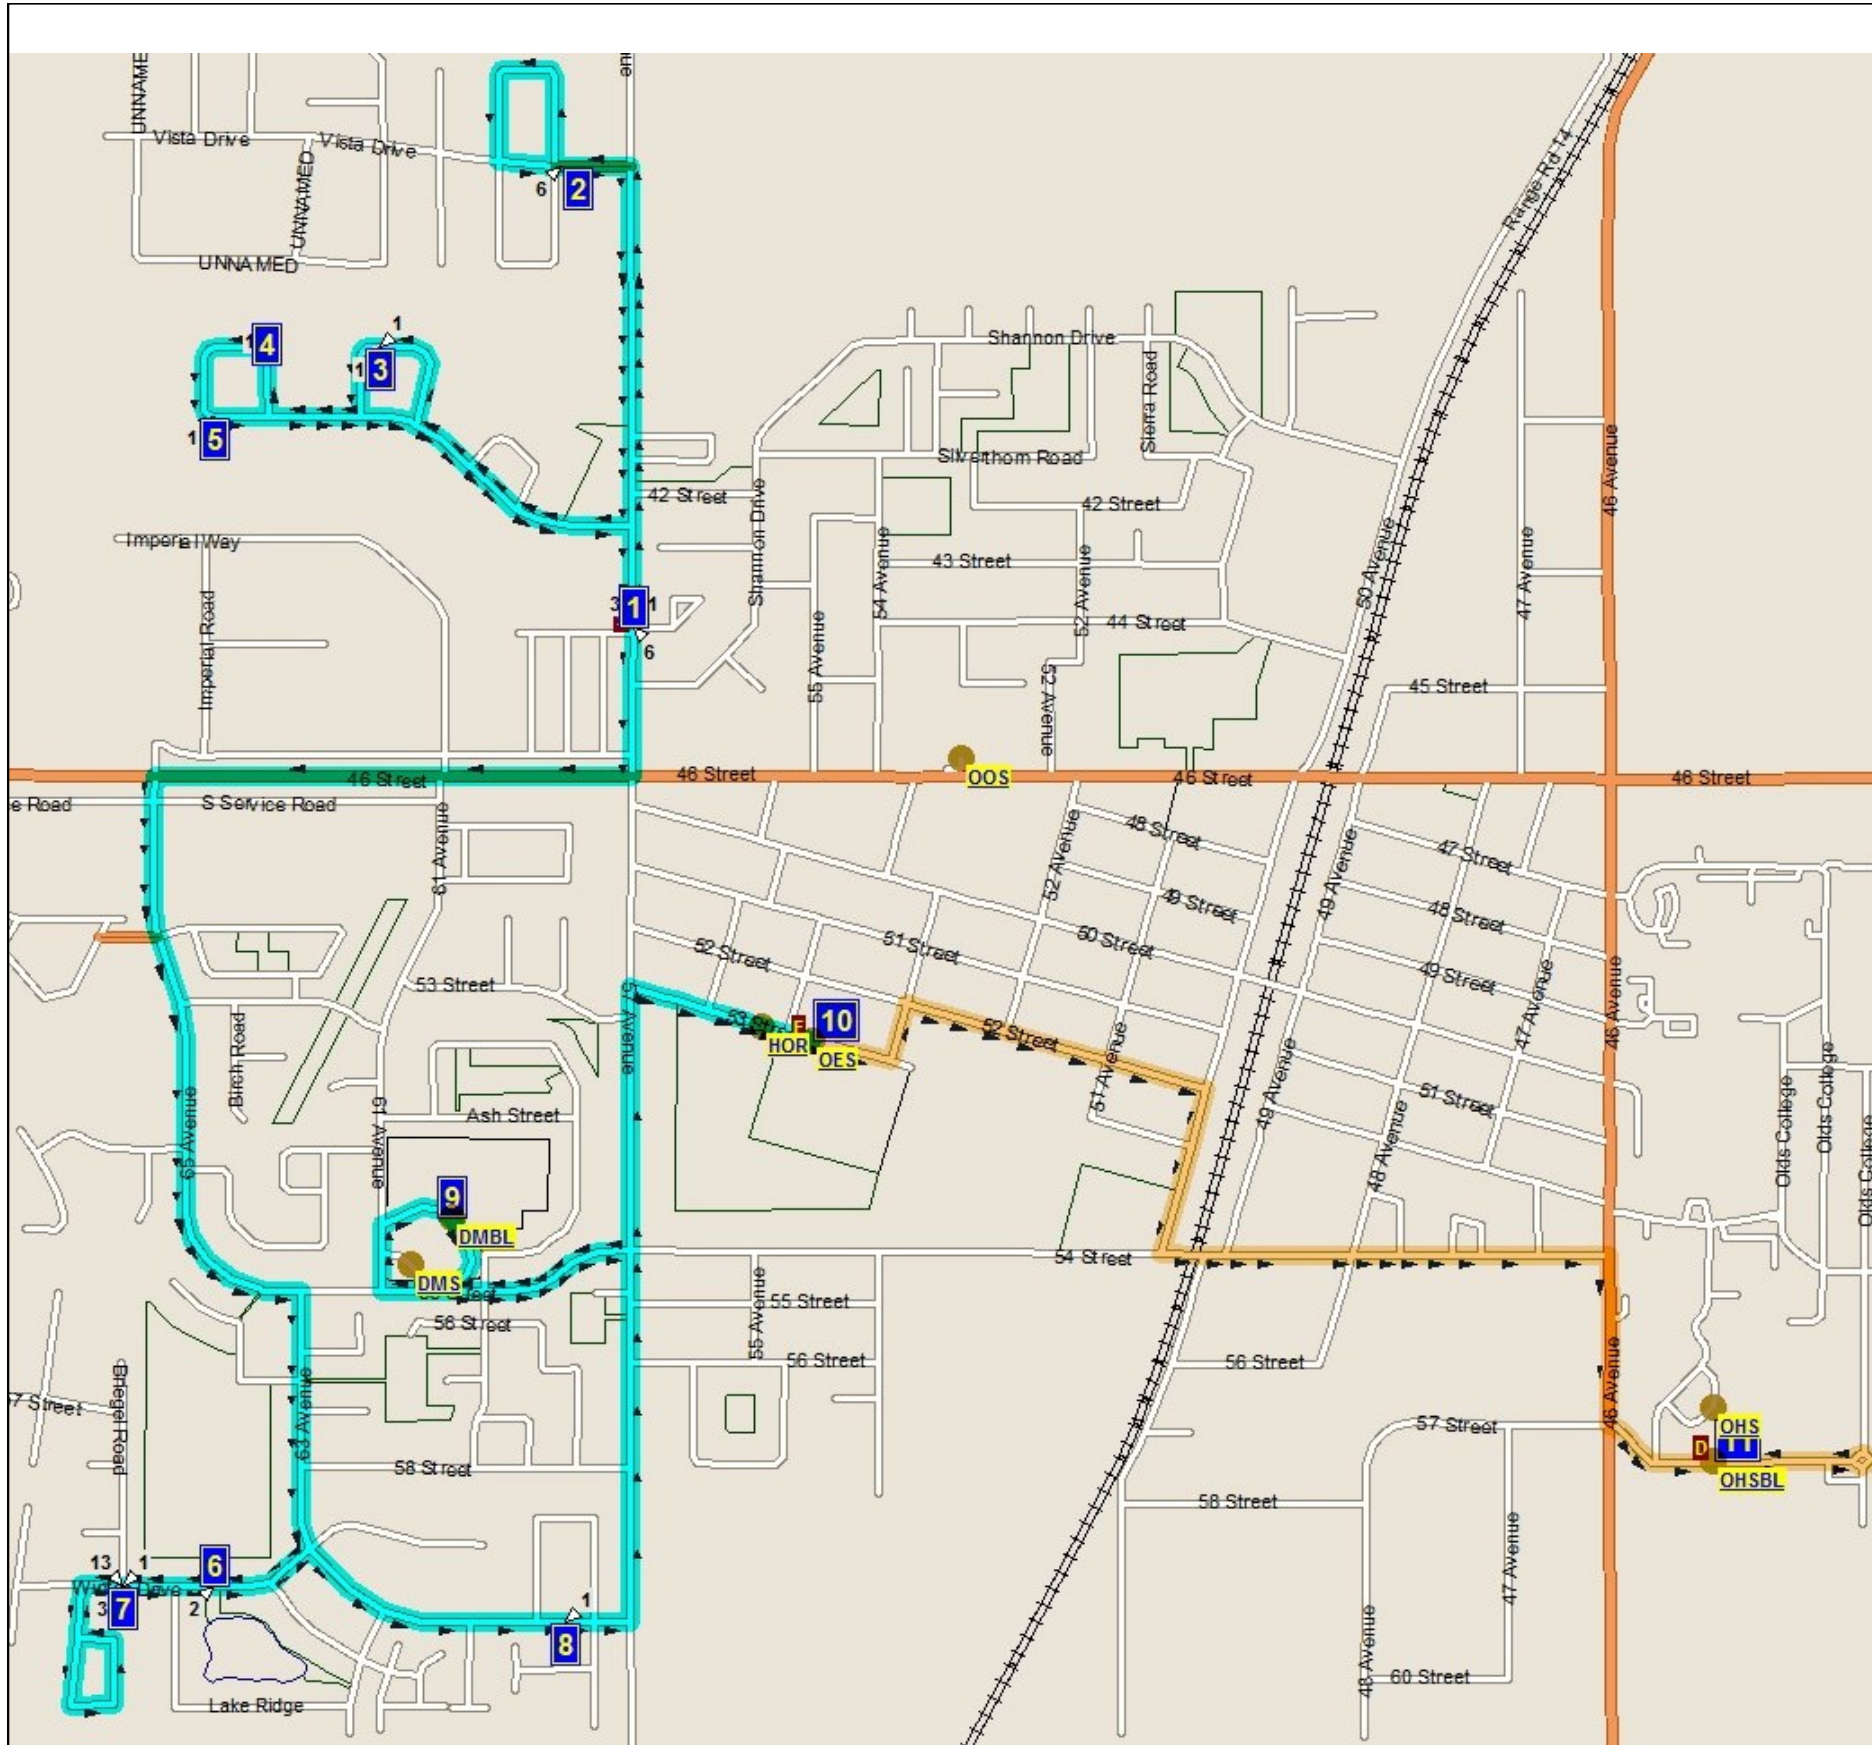

2017/18 OU-01 (OLDS) SHUTTLE BUS STOP LOCATIONS AND TIMES

Please note: PM route may differ from AM and all times are approximate —
Be at your stop at least 5 minutes before pickup time!

#	Stop Name	AM	PM
1	57 Avenue @ Sherwood Crescent	7:50 AM	3:42 PM
2	Vista Mailboxes along boulevard	7:52 AM	3:51 PM
3	5842 Imperial Drive	7:56 AM	3:45 PM
4	5860 Imperial Drive	7:57 AM	3:46 PM
5	5855 Imperial Drive	7:58 AM	3:47 PM
6	Mailbox/Park Path on Winter Drive	8:06 AM	3:33 PM
7	Mailboxes N of Bregel/Winter Dr #40	8:07 AM	3:34 PM
8	60 ST Mailboxes at 5817	8:11 AM	3:38 PM
9	Deer Meadow School	8:14 AM	3:30 PM
10	Olds Elementary School	8:18 AM	3:18 PM
11	Olds High School	8:25 AM	3:23 PM

Please Note: Routes may be adjusted as the year progresses.