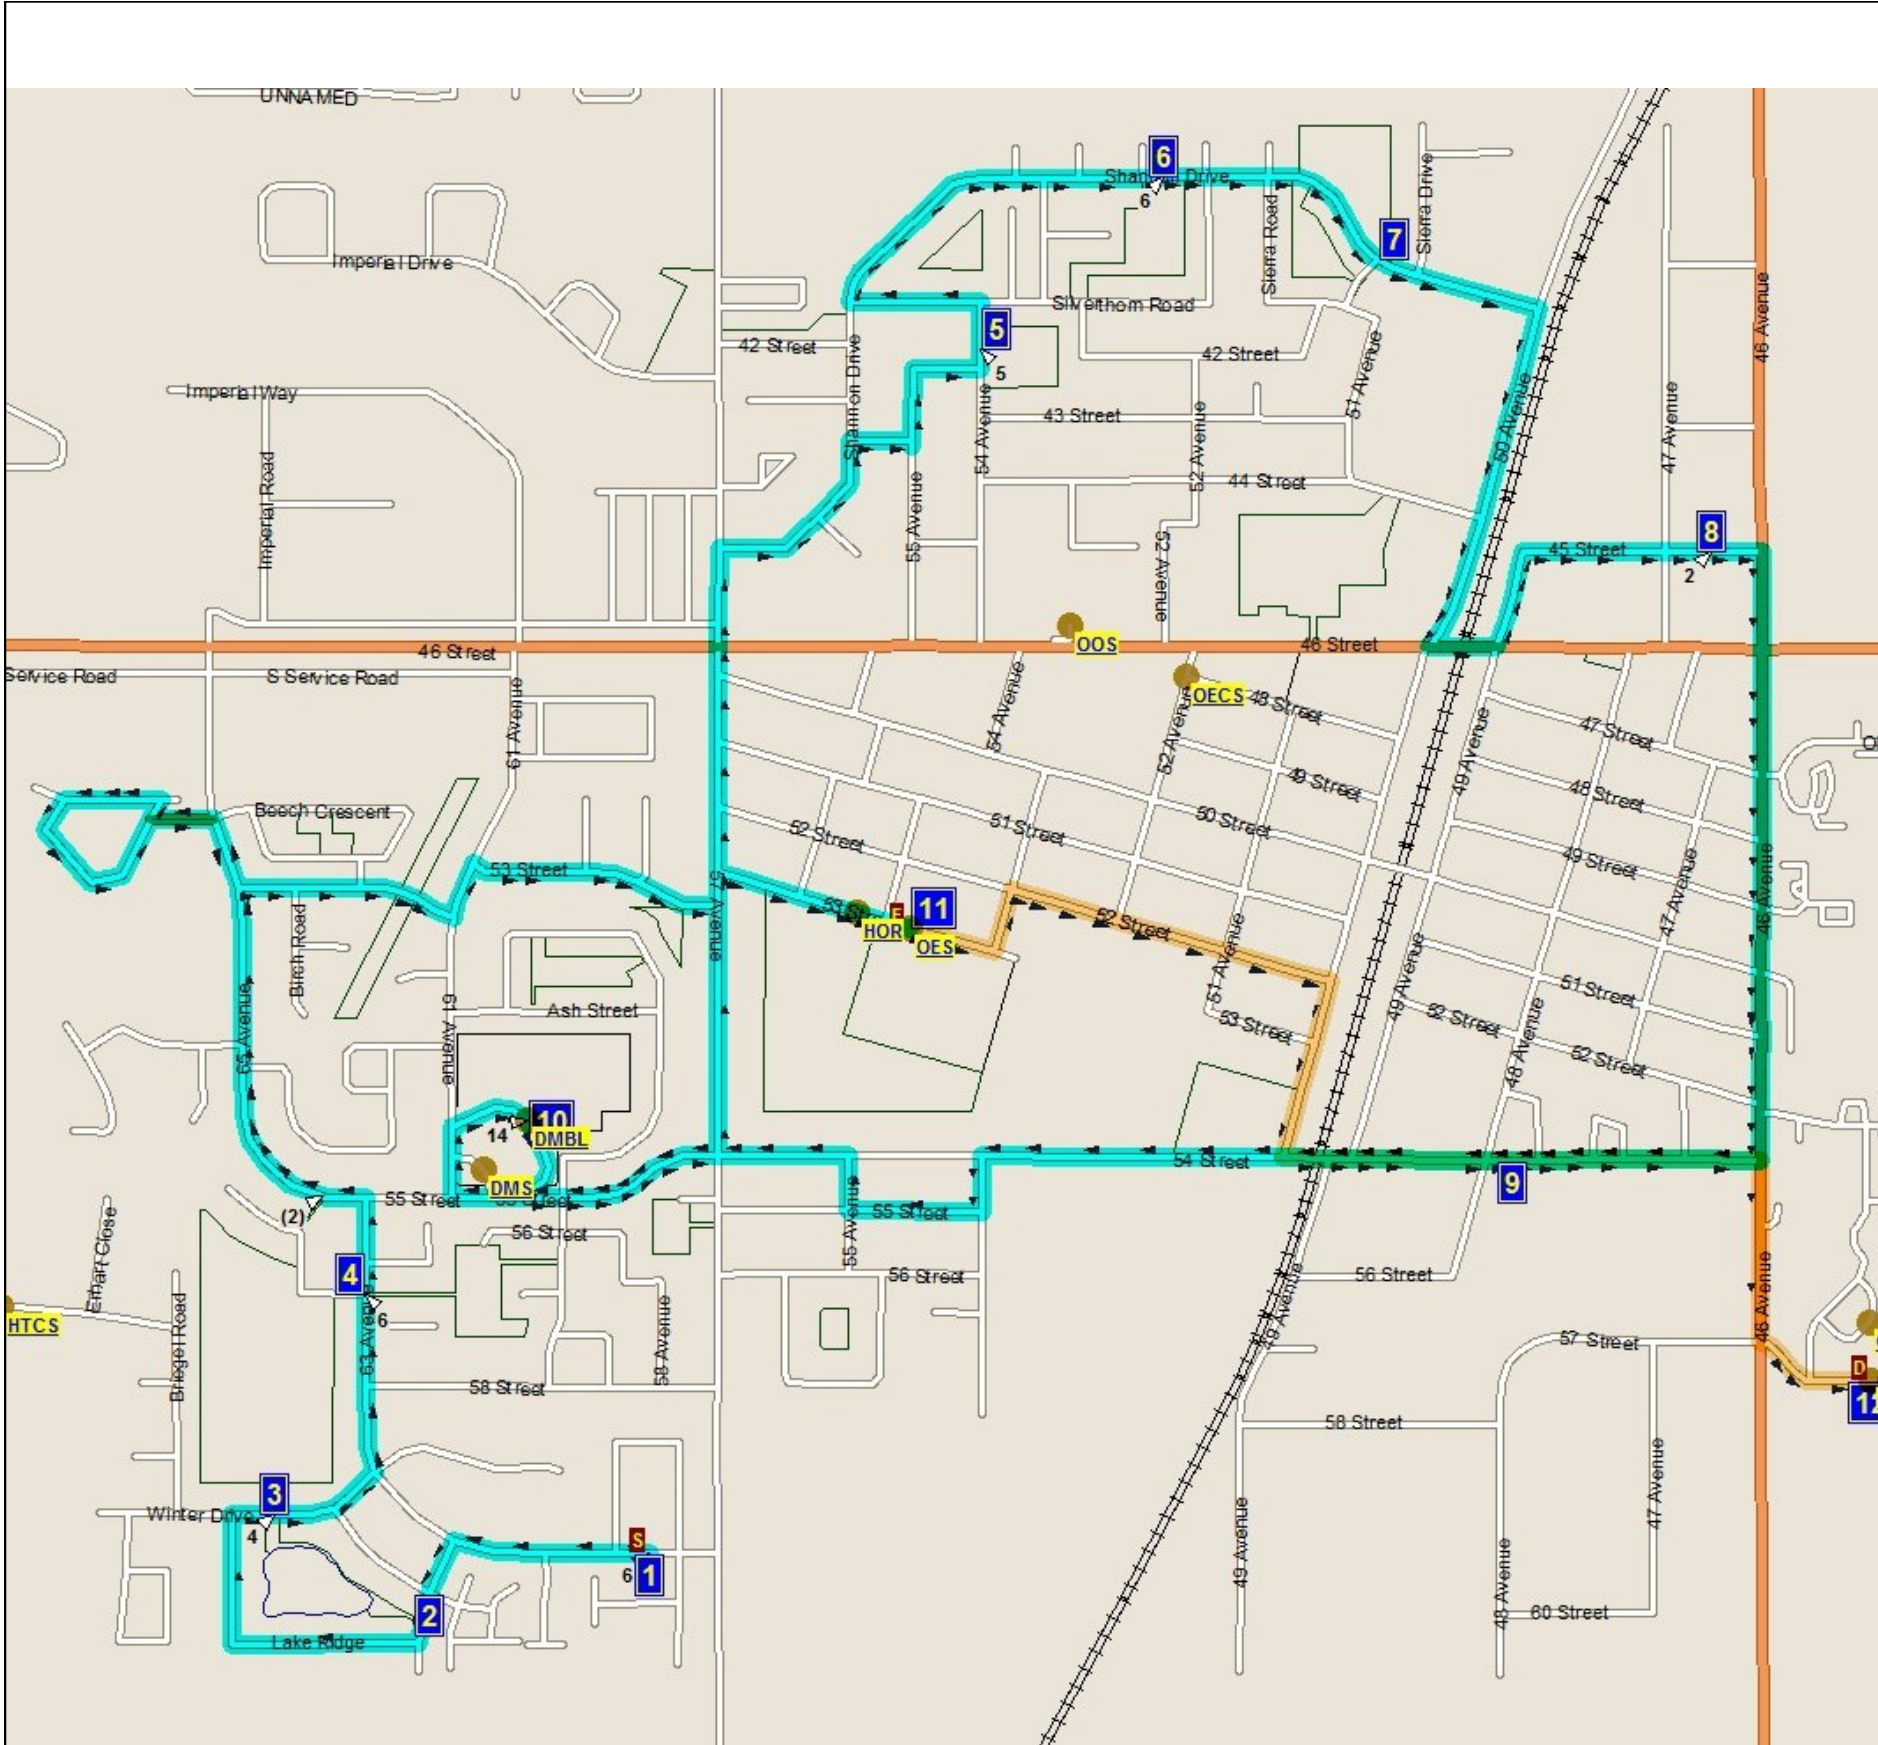

# 2016/17 OU-02 (OLDS) SHUTTLE BUS STOP LOCATIONS AND TIMES

Please note: PM route may differ from AM and all times are approximate —  
Be at your stop at least 5 minutes before pickup time!

#	Stop Name	AM / PM
1	60 ST Mailboxes at 5817	7:53am / 3:39pm
2	Park Entrance	7:54am / 3:38 pm
3	Mailboxes & path at park entrance	7:56am / 3:36 pm
4	Park Entrance on East Side	7:58am / 3:38 pm
5	Green area east of mailboxes	8:00am / 3:34pm
6	Neil Letherdale Park	8:03am / 3:56pm
7	Frank Wong Park	8:05am / 3:54 pm
8	Shannon Lift Station	8:06am/3:55 pm
9	Mailboxes at alley entrance	8:10am / 3:49 pm
10	Park area between 48 Ave & Richards Cr.	8:14am / 3:45pm
11	Deer Meadow Bus Loop/Deer Meadow School	8:19am / 3:32pm
12	Olds Elementary	8:24am / 3:28 pm
13	Olds High School Bus Loop	8:32am / 3:23 pm