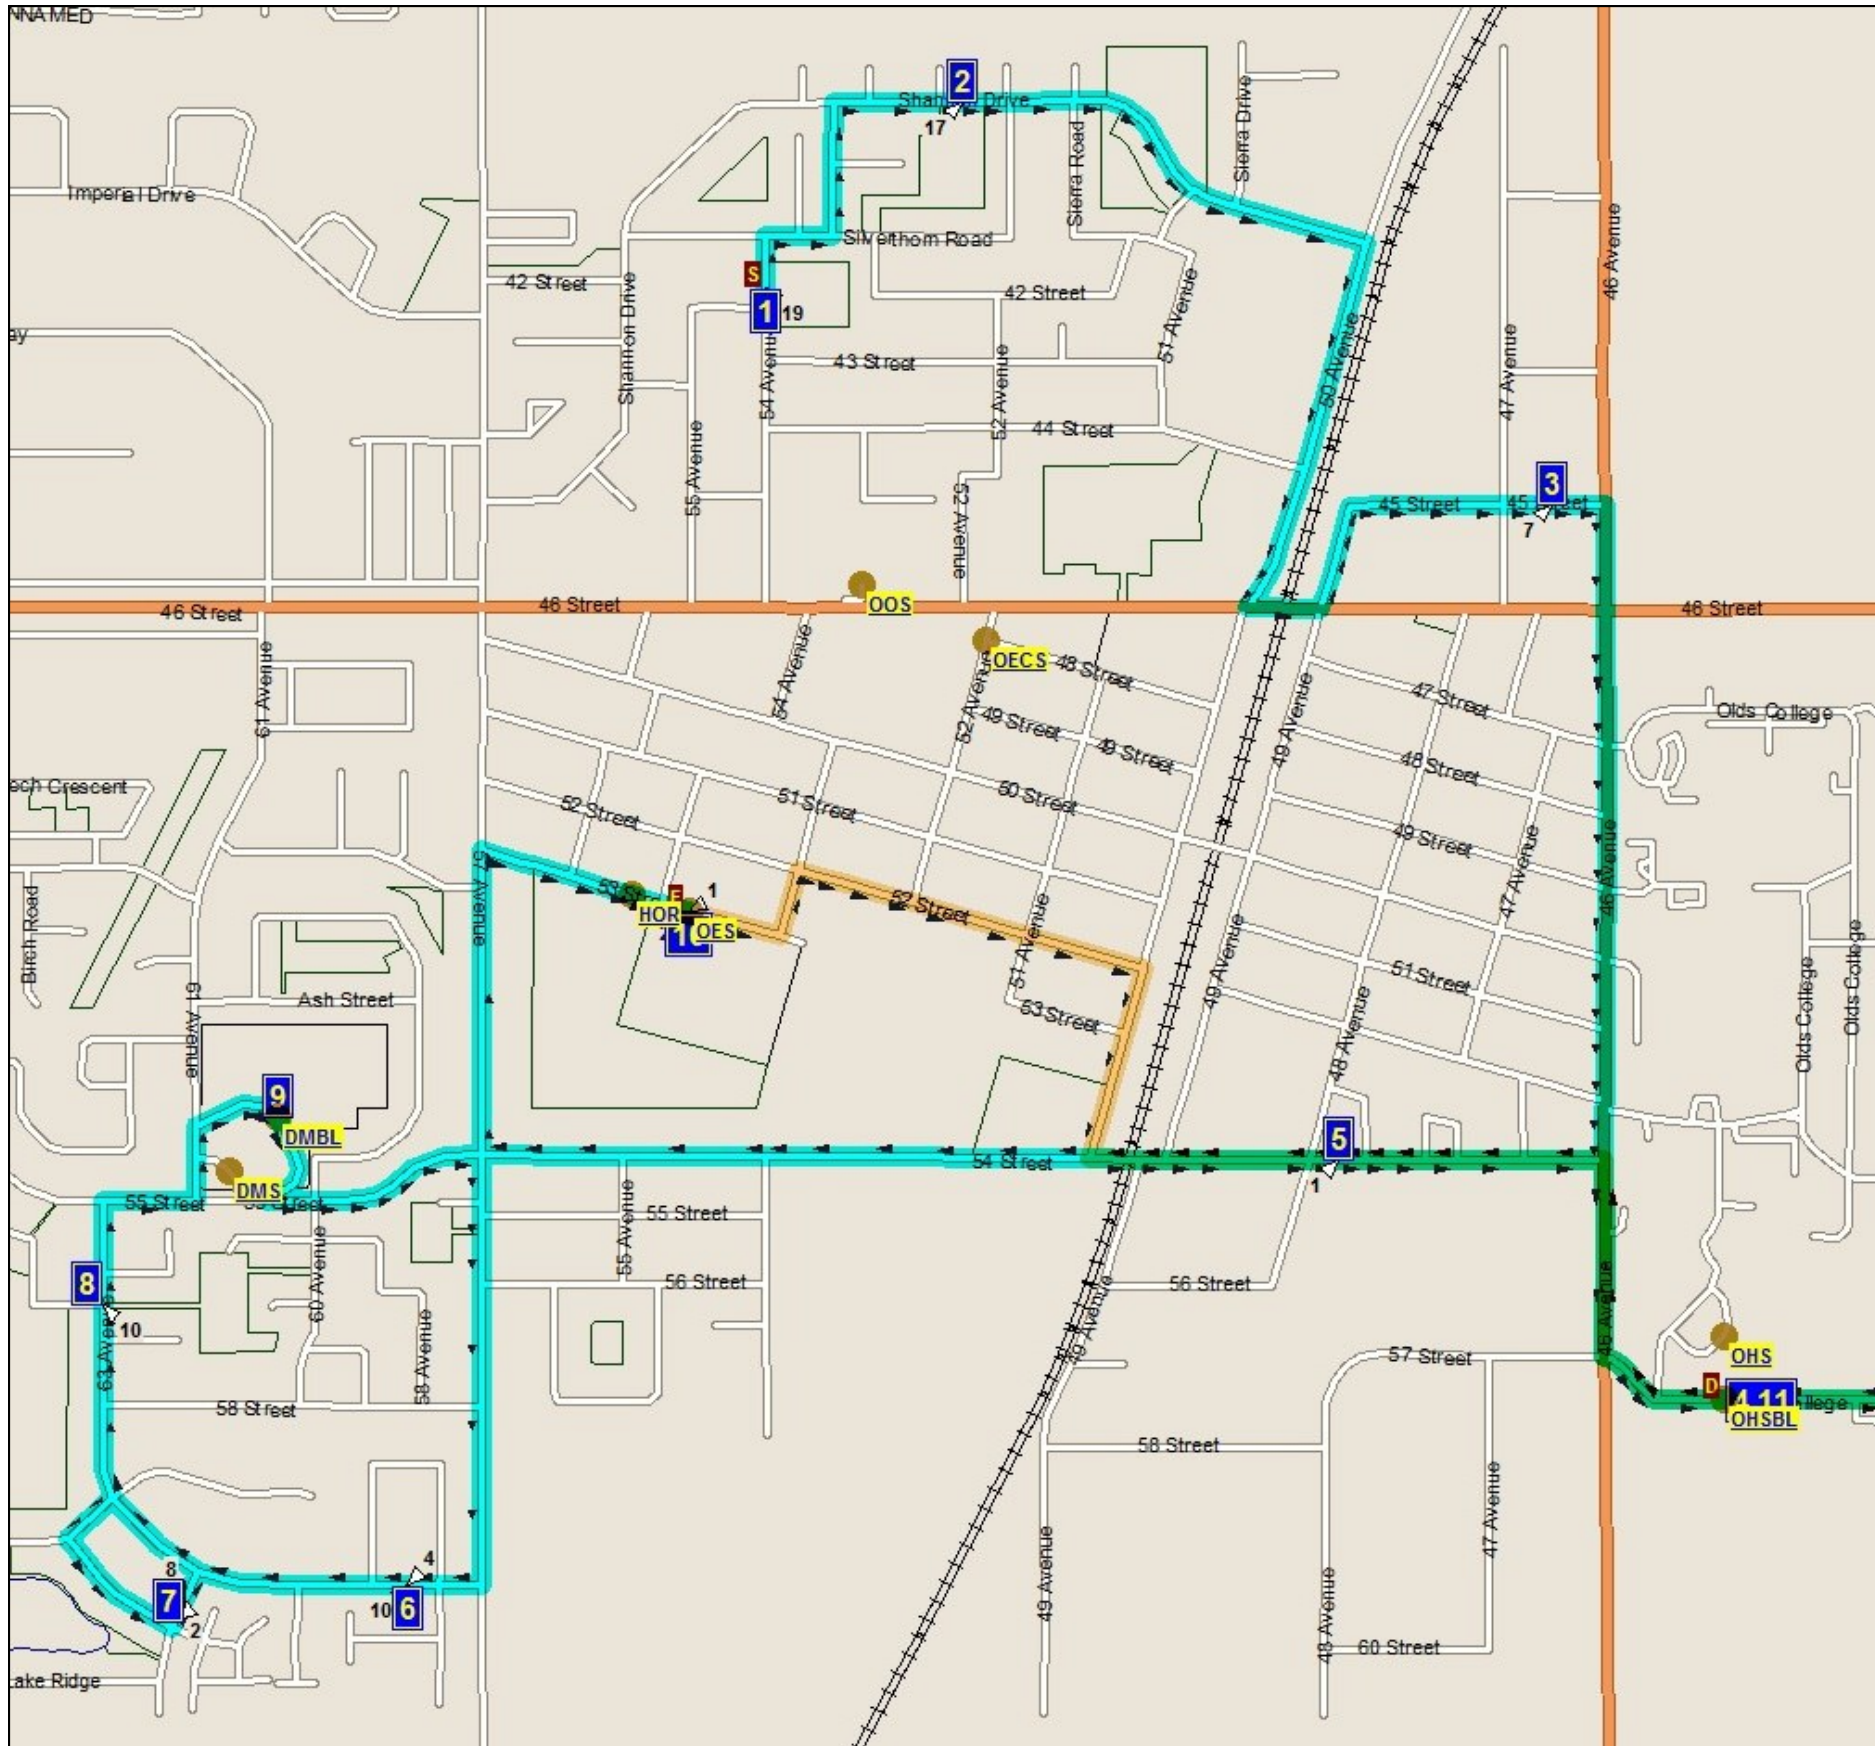

2017/18 OU-02 (OLDS) SHUTTLE BUS STOP LOCATIONS AND TIMES

*Please note: PM route may differ from AM and all times are approximate —
Be at your stop at least 5 minutes before pickup time!*

#	Stop Name	AM	AM
1	Neil Leatherdale Park	7:56 AM	3:53 PM
2	Frank Wong Park	7:58 AM	3:56 PM
3	45 Street Mailboxes	8:02 AM	3:48 PM
4	Olds High School (north 46 Street students)	8:07 AM	3:45 PM
5	Richards Crescent Park area	8:09 AM	3:42 PM
6	60th Street Mailboxes	8:13 AM	3:39 PM
7	62 Avenue Mailboxes (north of Park Lane)	8:16 AM	3:37 PM
8	63 Avenue and Duncan Place	8:22 AM	3:35 PM
9	Deer Meadow School	8:21 AM	3:33 PM
10	Olds Elementary School	8:27 AM	3:27 PM
11	Olds High School (south 46 Street students)	8:33 AM	3:22 PM

Please Note: Routes may be adjusted as the year progresses.