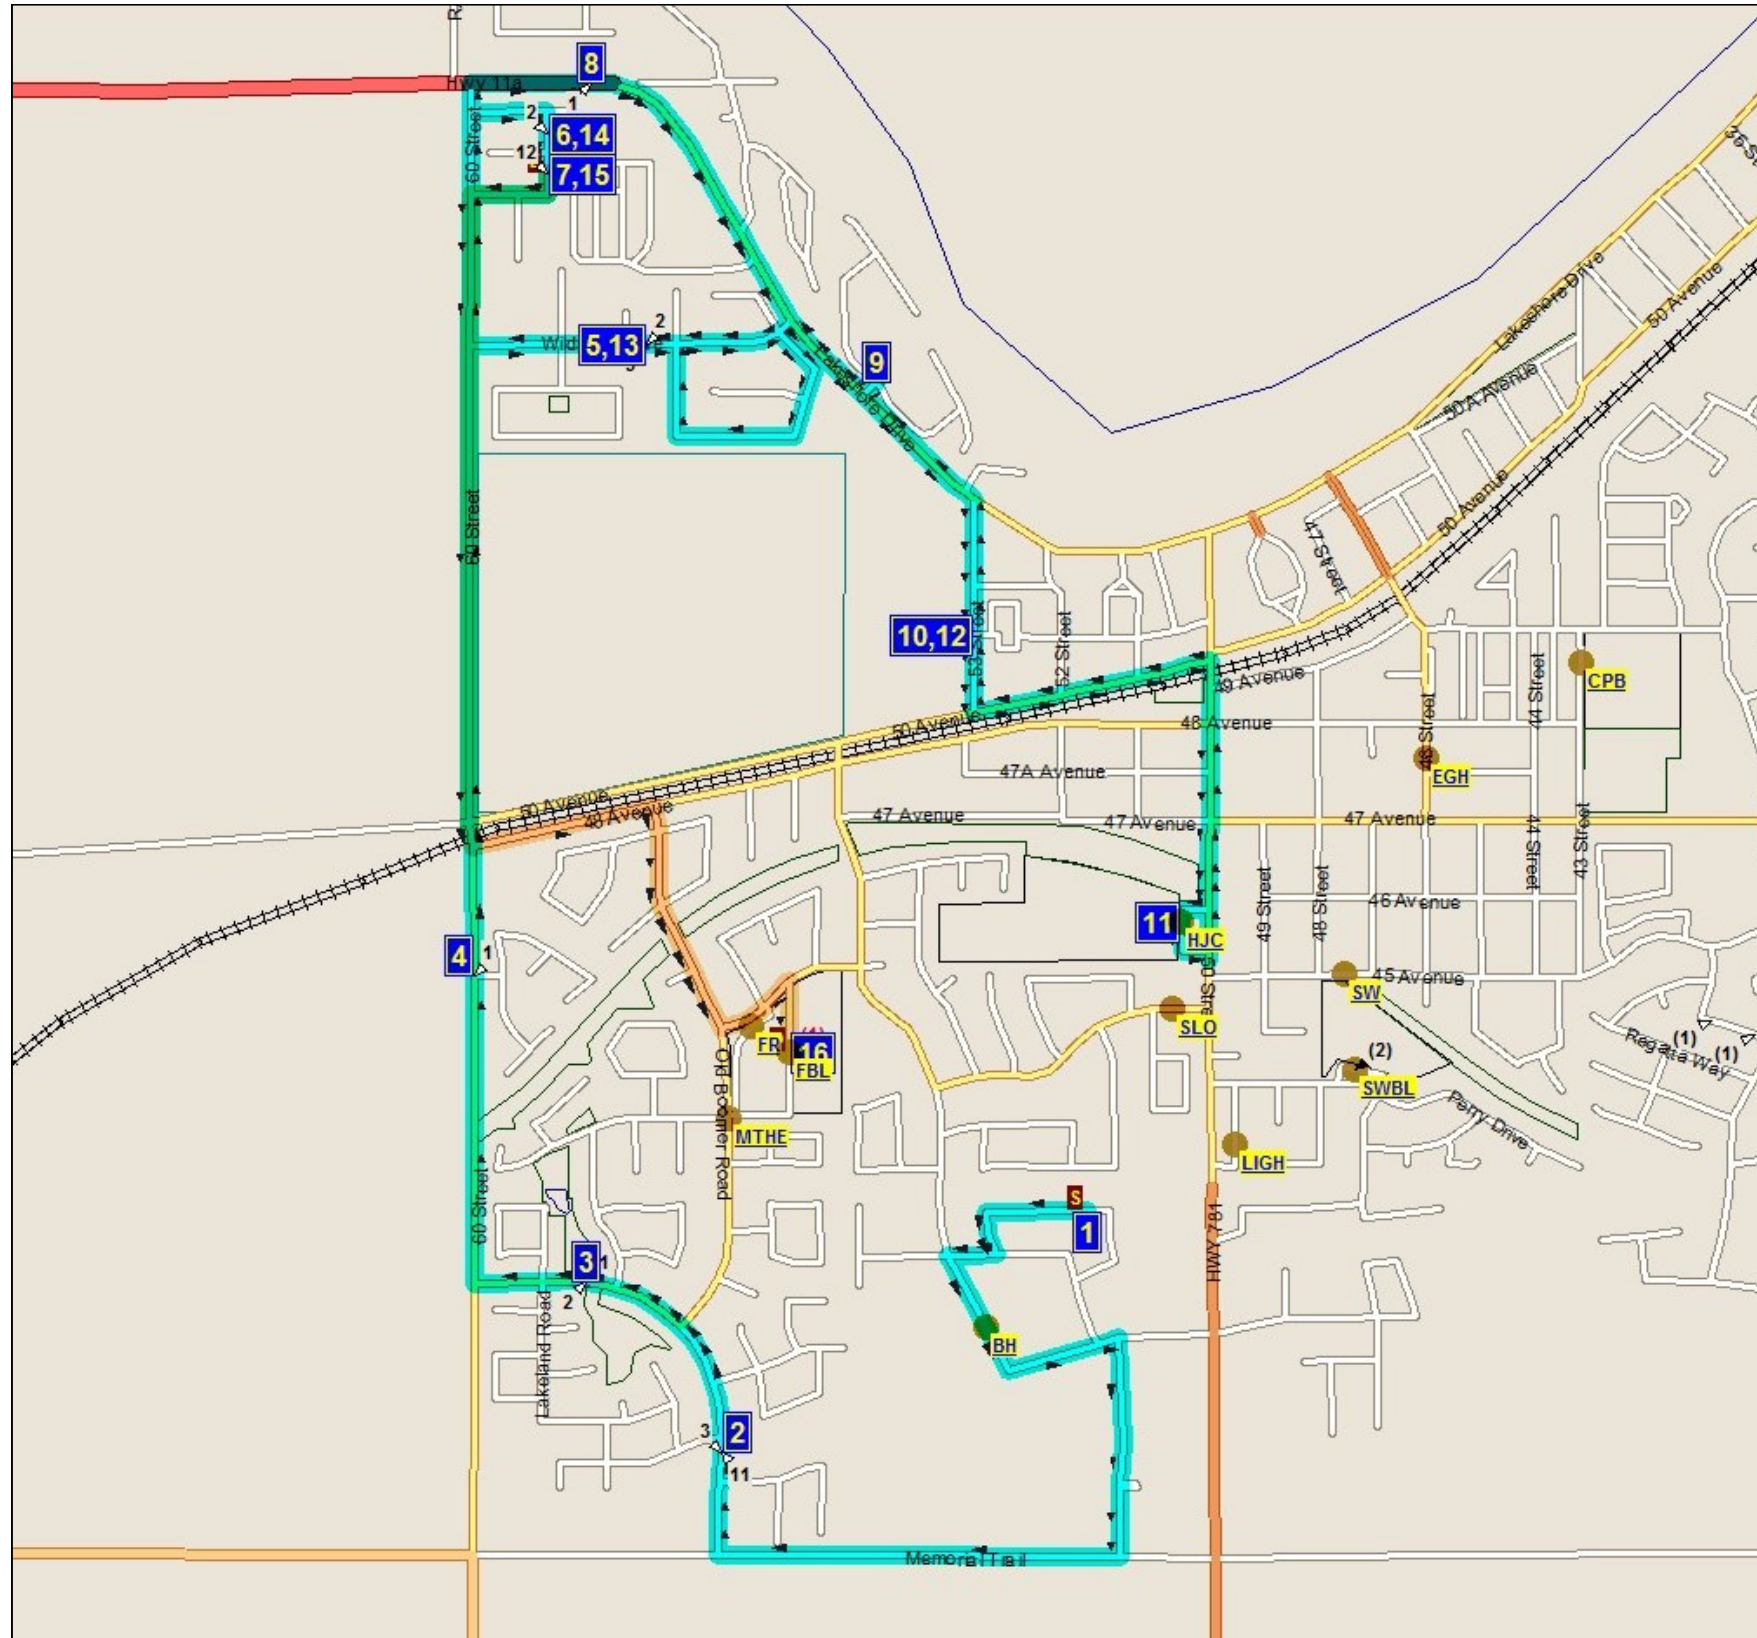

# 2016/17 SLS-A SYLVAN SHUTTLE BUS STOP LOCATIONS AND TIMES

Please note: PM route may differ from AM and ALL TIMES ARE APPROXIMATE  
 — Be at your stop at least 5 minutes before pickup time!

#	BUS STOP	AM PICK UP	PM DROP OFF
1	Bowman Circle Mailboxes north Crescent	8:04 AM	3:39 PM
2	Greenspace north of Esso Lakeway Blvd	8:09 AM	3:17 PM/3:41 PM
3	Pirate Ship Park Lakeway Blvd	8:10 AM	3:19 PM/3:43 PM
4	60th Street @ Fieldstone Way	8:12 AM	3:45 PM
5	Wildrose Drive (mailbox/parkbench)	8:15 AM	3:27 PM/3:50 PM
6	Westwood Crescent North Mailbox	8:18 AM	3:28 PM/3:51 PM
7	Westwood Crescent South Mailbox	8:18 AM	3:29 PM/3:51 PM
8	5801 Lakeshore Drive Fox Run	8:19 AM	3:30 PM
9	Marina Bay	8:20 AM	3:32 PM
10	Rainbow Park Alleyway	8:21 AM	3:33 PM/3:55 pm
11	HJ Cody School	8:25 AM	3:35 PM
12	Rainbow Park Alleyway	8:30 AM	3:16 PM
13	Wildrose Drive (mailbox/parkbench)	8:32 AM	3:20 PM
14	Westwood Crescent North Mailbox	8:34 AM	3:24 PM
15	Westwood Crescent South Mailbox	8:34 AM	3:25 PM
	Fox Run School	8:40 AM	3:15 PM

Please Note: Routes may be adjusted as the year progresses.