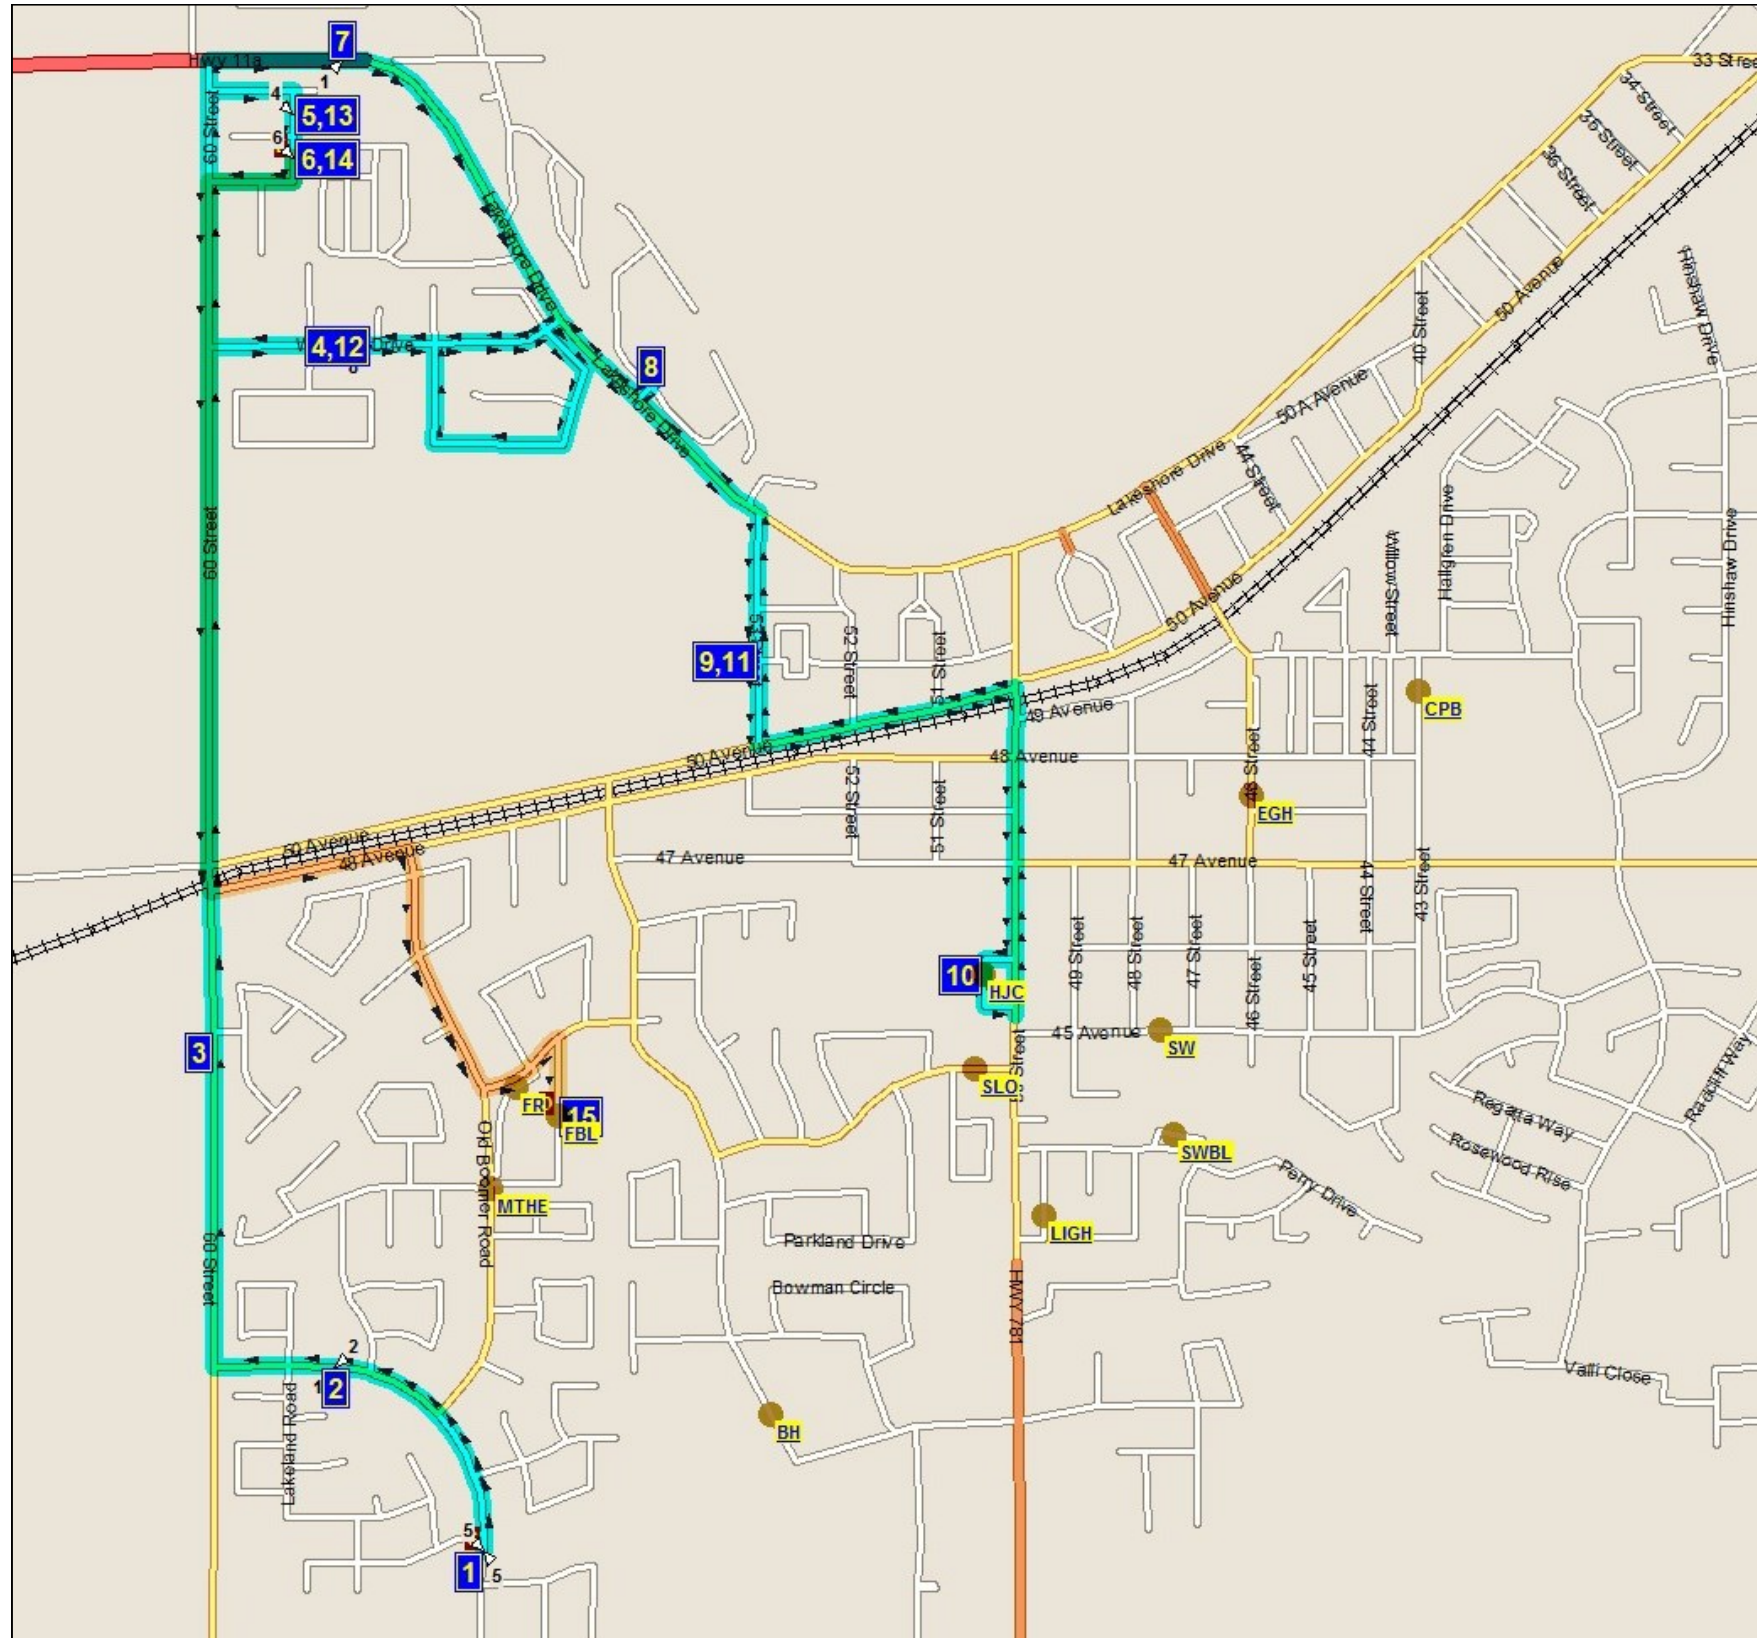

2017/18 SLS-A SYLVAN SHUTTLE BUS STOP LOCATIONS AND TIMES

Please note: PM route may differ from AM and ALL TIMES ARE APPROXIMATE

— Be at your stop at least 5 minutes before pickup time!

# AM	BUS STOP (Services HJ Cody/Fox Run) (bus loops for both schools at some stops)	AM PICK UP	PM DROP OFF
1	Greenspace north of Esso Lakeway Blvd	7:58 AM	3:17 PM (FR) 3:40 PM (HJC)
2	Pirate Ship Park Lakeway Blvd	8:00 AM	3:19 PM (FR) 3:42 PM (HJC)
3	60th Street @ Fieldstone Way	8:02 AM	3:44 PM
4	Wildrose Drive (mailbox/parkbench)	8:06 AM (HJC)	3:26 PM (FR) 3:48(HJC)
5	Westwood Crescent North Mailbox	8:08 AM (HJC)	3:28 PM (FR) 3:50 PM (HJC)
6	Westwood Crescent South Mailbox	8:09 AM (HJC)	3:29 PM (FR) 3:51 PM (HJC)
7	5801 Lakeshore Drive Fox Run	8:10 AM	3:52 PM
8	Marina Bay	8:11 AM	3:31 PM (FR) 3:54 PM (HJC)
9	Rainbow Park Alleyway	8:13 AM (HJC)	3:33 PM (FR)
10	HJ Cody School	8:15 AM	3:35 PM
11	Rainbow Park Alleyway	8:20 AM (FR)	
12	Wildrose Drive (mailbox/parkbench)	8:22 AM (FR)	
13	Westwood Crescent North Mailbox	8:24 AM (FR)	
14	Westwood Crescent South Mailbox	8:25 AM (FR)	
15	Fox Run School	8:30 AM	3:15 PM

Please Note: Routes may be adjusted as the year progresses.