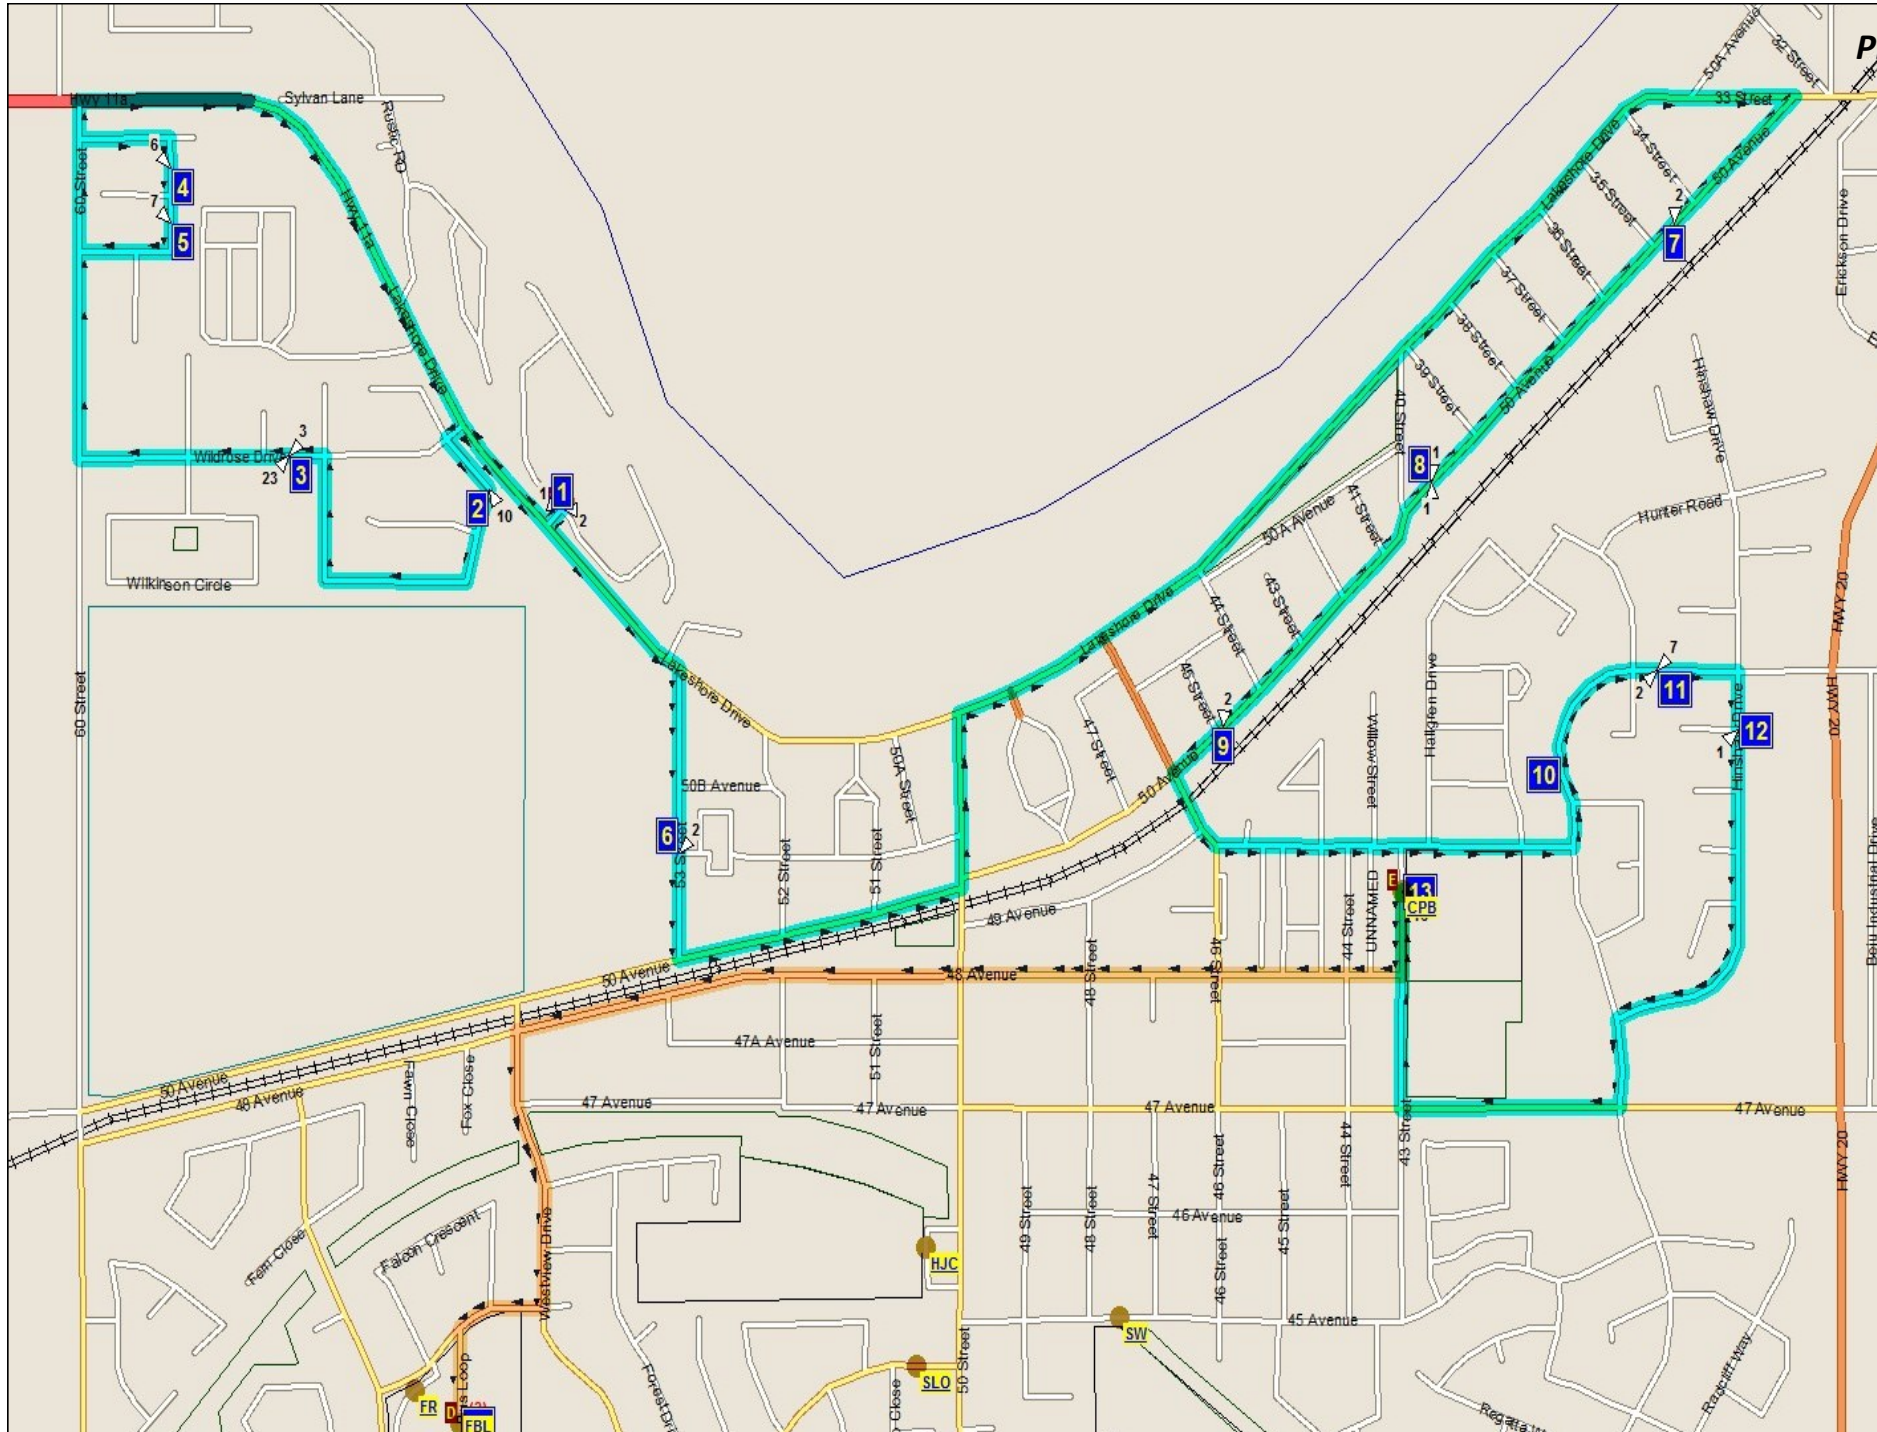

2016/17 SLS-B SYLVAN SHUTTLE BUS STOP LOCATIONS AND TIMES

Please note: PM route may differ from AM and ALL TIMES ARE APPROXIMATE
— Be at your stop at least 5 minutes before pickup time!

#	Stop Name	PICK UP	DROP OFF
1	Marina Bay	7:55 AM	3:38 PM
2	#1 Willow Springs Crecent (Mailbox)	7:56 AM	3:40 PM
3	Wildrose Drive (Mailboxes & Park Bench)	7:59 AM	3:41 PM
4	Westwood Crescent North Mailbox	8:02 AM	3:45 PM
5	Westwood Crescent South Mailbox	8:03 AM	3:45 PM
6	Rainbow Park Alleyway	8:06 AM	3:38 PM
7	50th Avenue Btwn 34th & 35th Street	8:12 AM	3:33 PM
8	50th Avenue Btwn 39th & 40th Street	8:14 AM	3:32 PM
9	50th Avenue Btwn 44th & 45th Street	8:15 AM	3:31 PM
10	72 Herder Drive	8:20 AM	3:25 PM
11	101 Herder Drive	8:21 AM	3:26 PM
12	Holbrook & Hinshaw Drive	8:22 AM	3:27 PM
13	CP Blakely School	8:26 AM	3:15 PM
14	Fox Run (Interschool from CPB only)	8:35 AM	3:15 PM

Please Note: Routes may be adjusted as the year progresses.