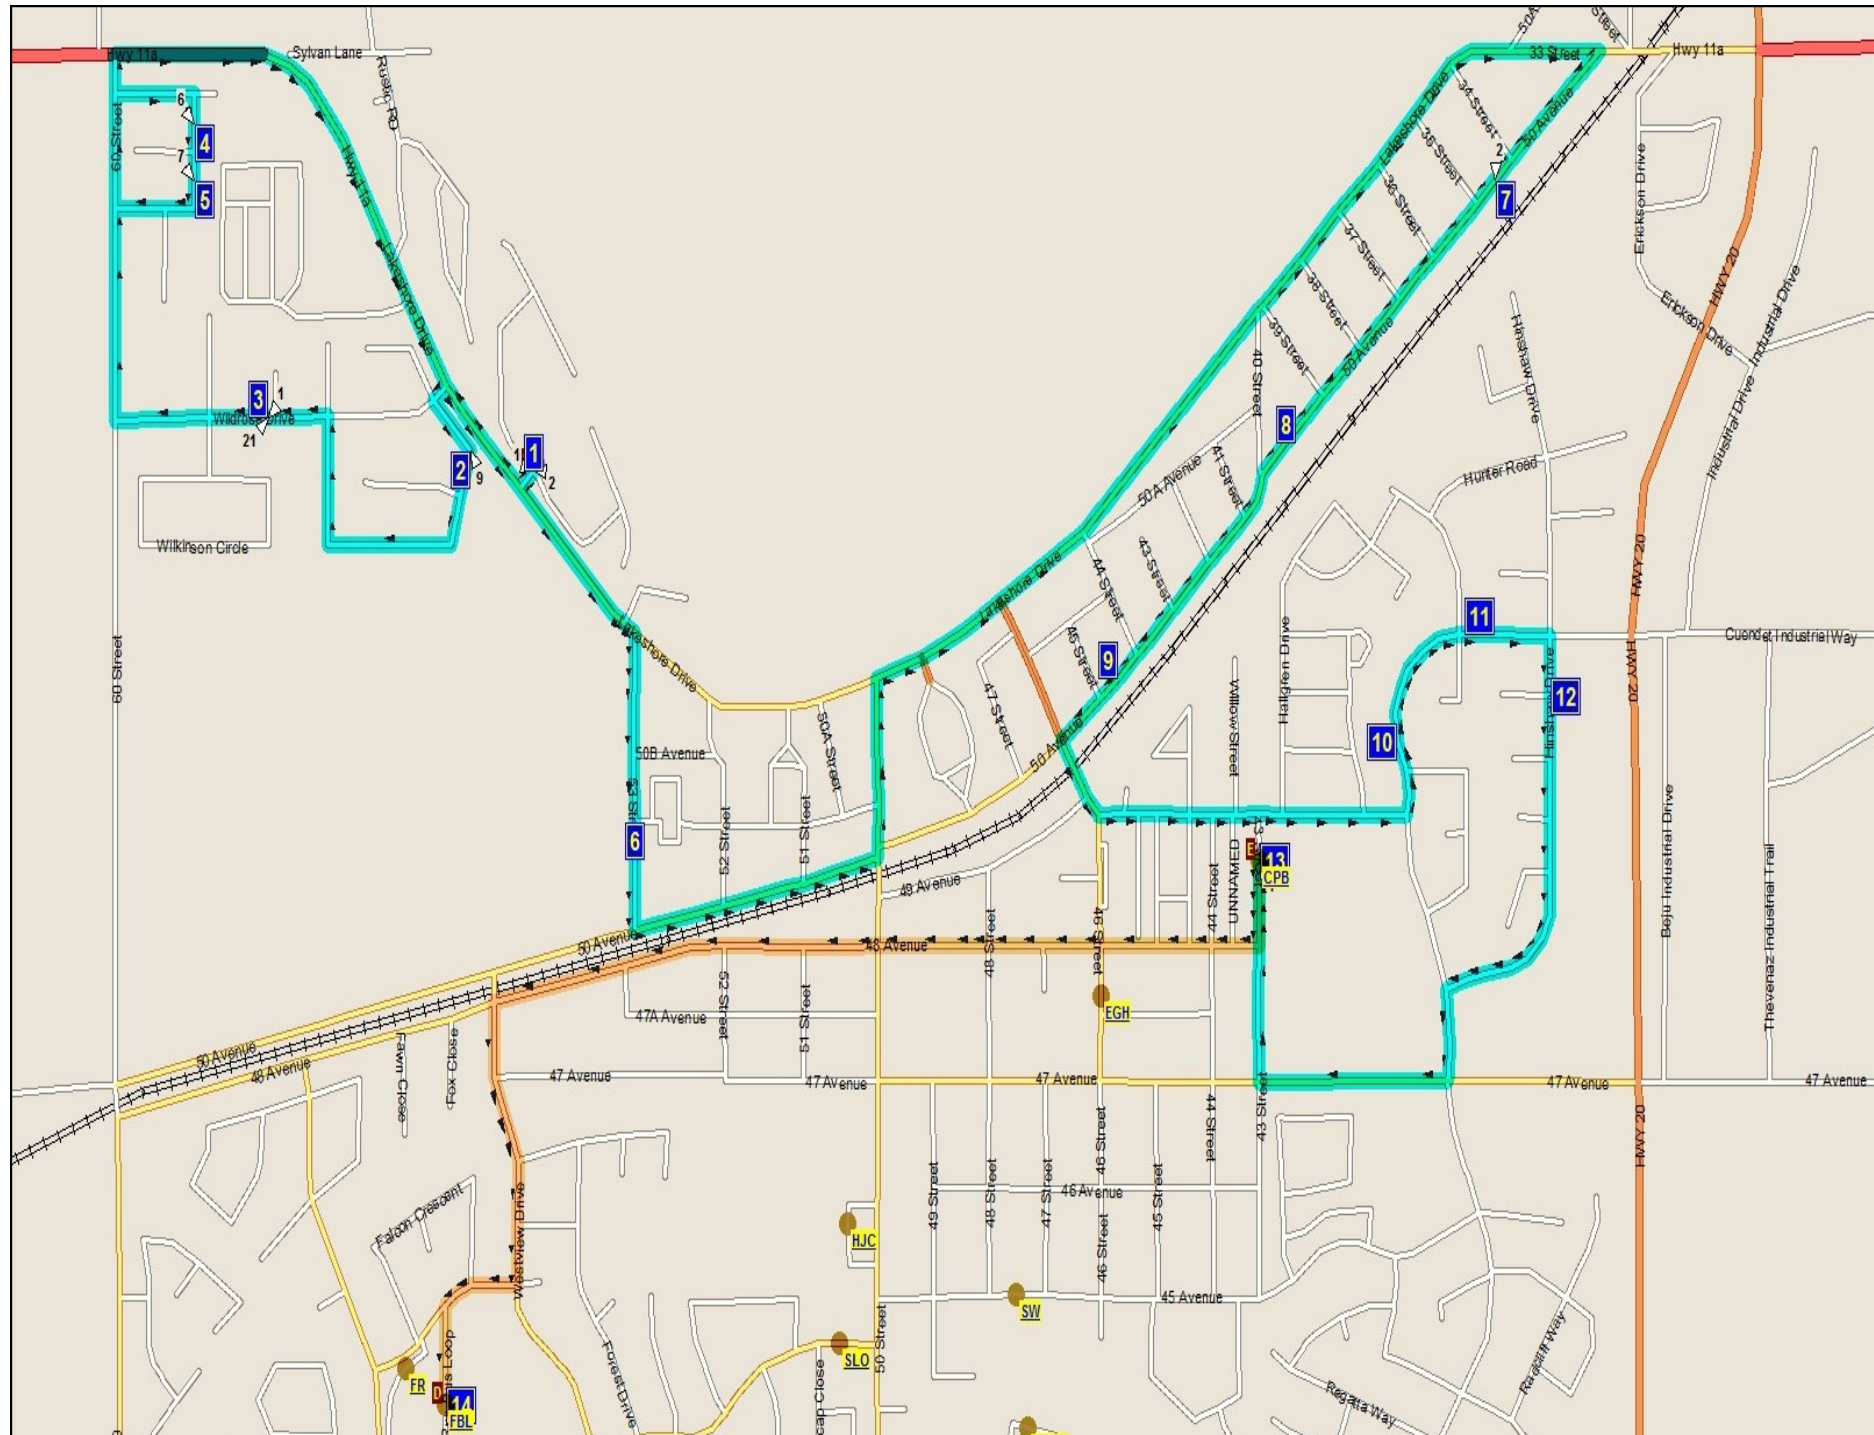

2017/18 SLS-B SYLVAN SHUTTLE BUS STOP LOCATIONS AND TIMES

Please note: PM route may differ from AM and ALL TIMES ARE APPROXIMATE — Be at your stop at least 5 minutes before

#	Stop Name (Services CP Blakely/Fox Run interschool only)	AM PICK UP	PM DROP OFF
1	Marina Bay	7:55 AM	3:38 PM
2	#1 Willow Springs Crecent (Mailbox)	7:56 AM	3:40 PM
3	Wildrose Drive (Mailboxes & Park Bench)	7:59 AM	3:41 PM
4	Westwood Crescent North Mailbox	8:02 AM	3:45 PM
5	Westwood Crescent South Mailbox	8:03 AM	3:42 PM
6	Rainbow Park Alleyway	8:07 AM	3:36 PM
7	50th Avenue Btwn 34th & 35th Street	8:13 AM	3:32 PM
8	50th Avenue Btwn 39th & 40th Street	8:14 AM	3:31 PM
9	50th Avenue Btwn 44th & 45th Street	8:15 AM	3:30 PM
10	72 Herder Drive	8:19 AM	3:23 PM
11	101 Herder Drive	8:21 AM	3:25 PM
12	Holbrook & Hinshaw Drive	8:22 AM	3:28 PM
13	CP Blakely School (interschool to Fox Run)	8:26 AM	3:20 PM
14	Fox Run	8:35 AM	3:13 PM

Please Note: Routes may be adjusted as the year progresses.