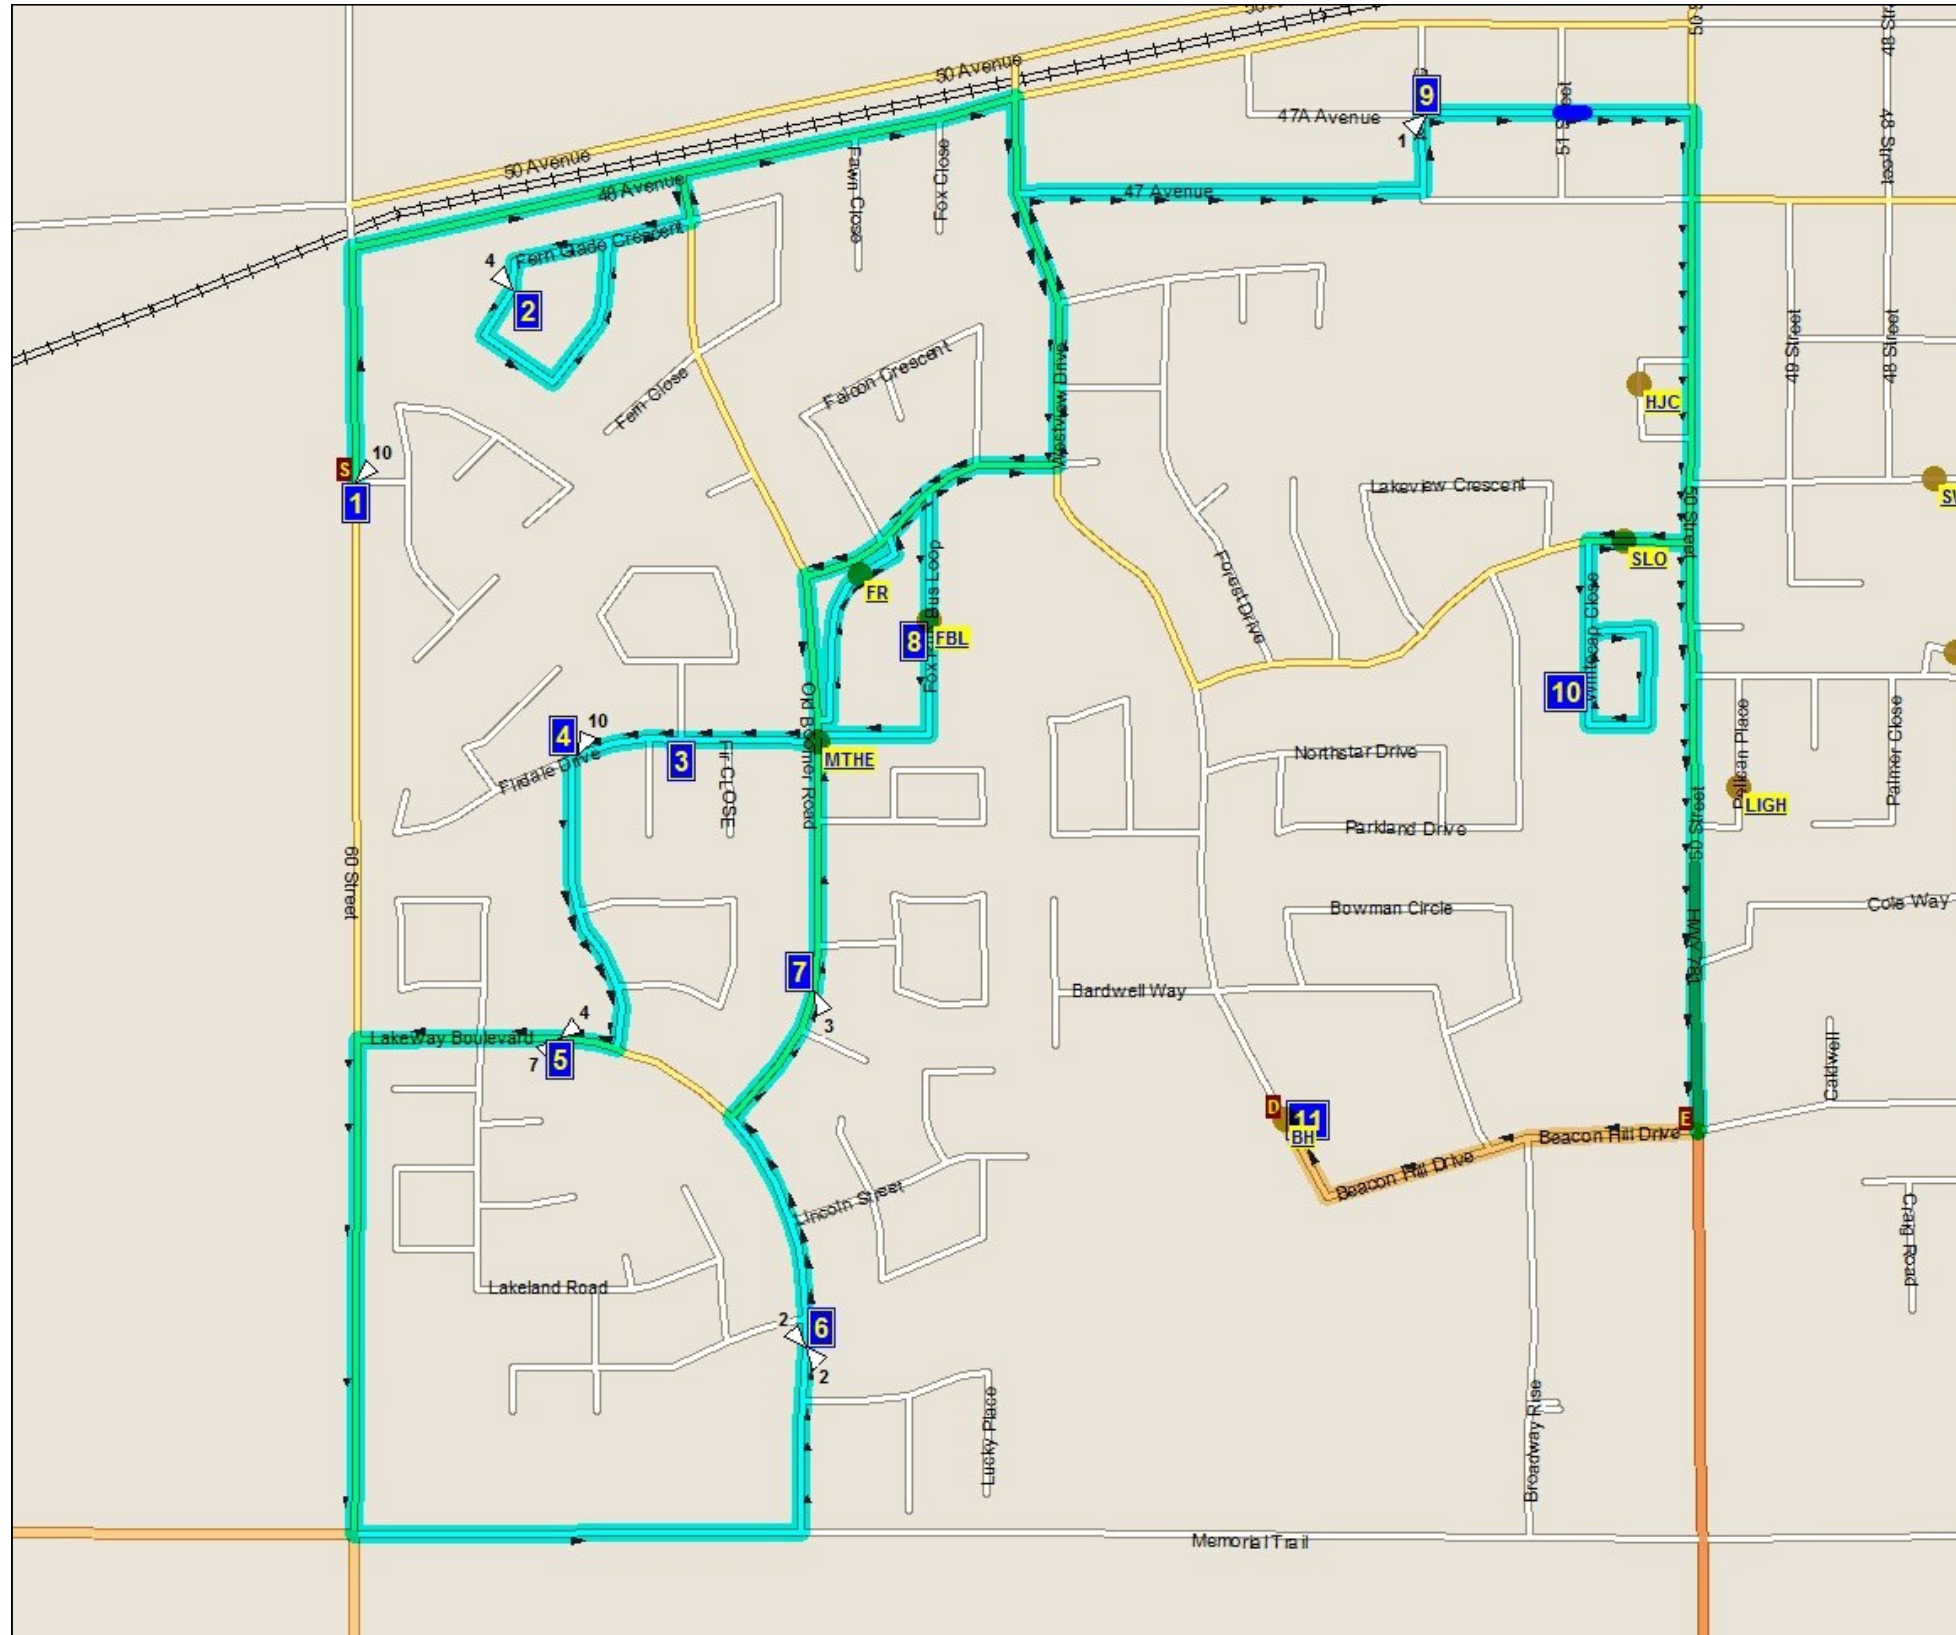

2017/18 SLS-C SYLVAN SHUTTLE BUS STOP LOCATIONS AND TIMES

Please note: PM route may differ from AM and ALL TIMES ARE APPROXIMATE — Be at your stop at least 5 minutes before pickup time!

#	Stop Name (Services Beacon Hill Elementary)	AM PICK UP	PM DROP OFF
1	60th Street @ Fieldstone Way	8:00 AM	3:26 PM
2	29 Fernglade Crescent	8:02 AM	3:29 PM
3	Fulman Close	8:06 AM	3:22 PM
4	28 Firdale Park Area	8:07 AM	3:23 PM
5	Pirate Ship Park on Lakeway Blvd	8:09 AM	3:24 PM
6	Greenspace North of Esso on Lakeway Blvd	8:12 AM	3:17 PM
7	Old Boomer Road Alley North of Lark Mailbox	8:13 AM	3:19 PM
8	Fox Run School	8:16 AM	3:21 PM
9	47A Street Avenue and 52 Street Corner	8:19 AM	3:32 PM
10	Whitecap Close East Side Mailbox/Pathway	8:22 AM	3:35 PM
11	Beacon Hill Elementary School	8:25 AM	3:15 PM

Please Note: Routes may be adjusted as the year progresses.