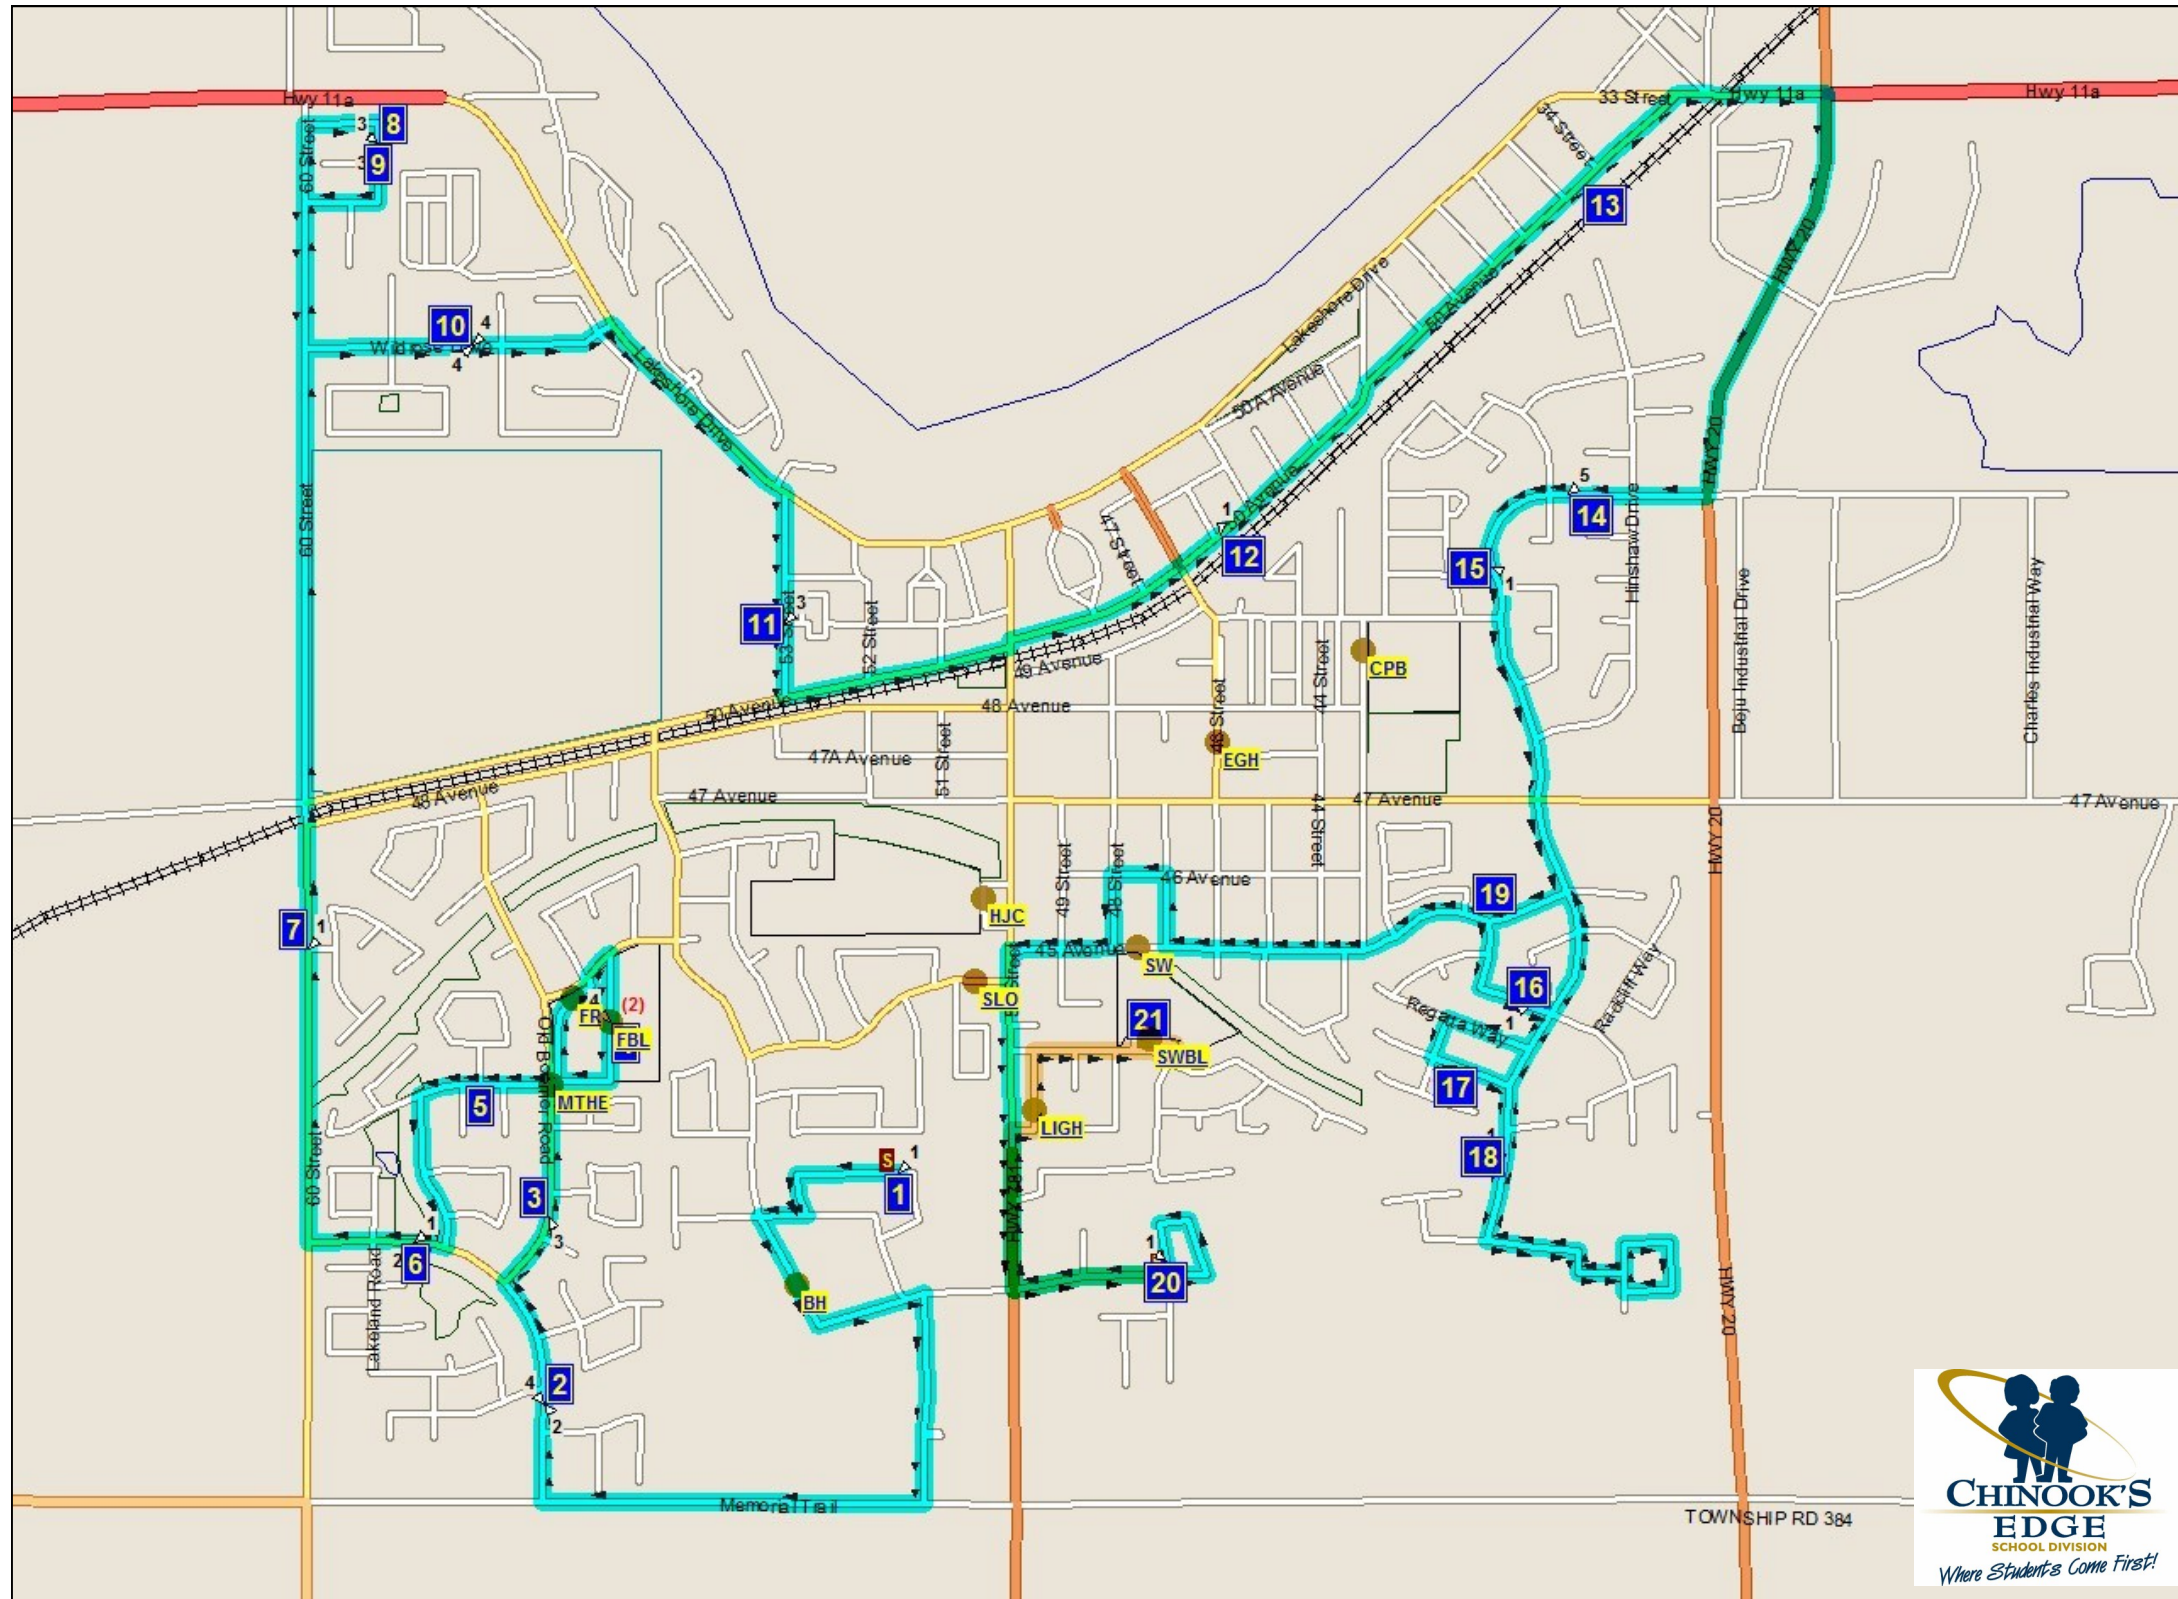

2016/17 SLS-D SYLVAN SHUTTLE BUS STOP LOCATIONS AND TIMES

Please note: PM route may differ from AM and all times are approximate

Be at your stop at least 5 minutes before pickup time!

#	Stop Name	PICK UP	DROP OFF
1	#119 Bowman Circle Mailbx	7:32 AM	3:20 PM
2	Greenspace N Esso Lakeway	7:38 AM	4:06 PM
3	Old Boomer Lark & Mailbox	7:39 AM	4:05 PM
4	Fox Run School	7:41 AM	4:02 PM
5	Firdale Drive and Fulmar Cls	7:42 AM	4:01 PM
6	Pirate Ship Park	7:43 AM	4:00 PM
7	60th St @ Fieldstone Way	7:45 AM	3:57 PM
8	Westwood N Mailbox	7:50 AM	3:54 PM
9	Westwood S Mailbox	7:55 AM	3:49 PM
10	Wildrose Dr Mailbx/Bnch	7:55 AM	3:49 PM
11	Rainbow Park Entrance	7:57 AM	3:45 PM
12	50th Ave Mailbox @ 45 ST	8:00 AM	3:43 PM
13	50th Ave (Mailbx 34&35th)	8:02 AM	3:40 PM
14	101 Herder Drive	8:05 AM	3:35 PM
15	72 Herder Drive	8:06 AM	3:34 PM
16	43 Reynolds Road	8:10 AM	3:31 PM
17	15 Rosewood Rise Mailbox	8:12 AM	3:28 PM
18	Vista's Entrance Mailbox	8:14 AM	3:25 PM
19	Catholic School Bus Loop	8:16 AM	3:24 PM
20	65 Cameron Close	8:23 AM	3:18 PM
21	Steffie Woima School	8:28 AM	3:05 PM

Please Note: Routes may be adjusted as the year progresses.