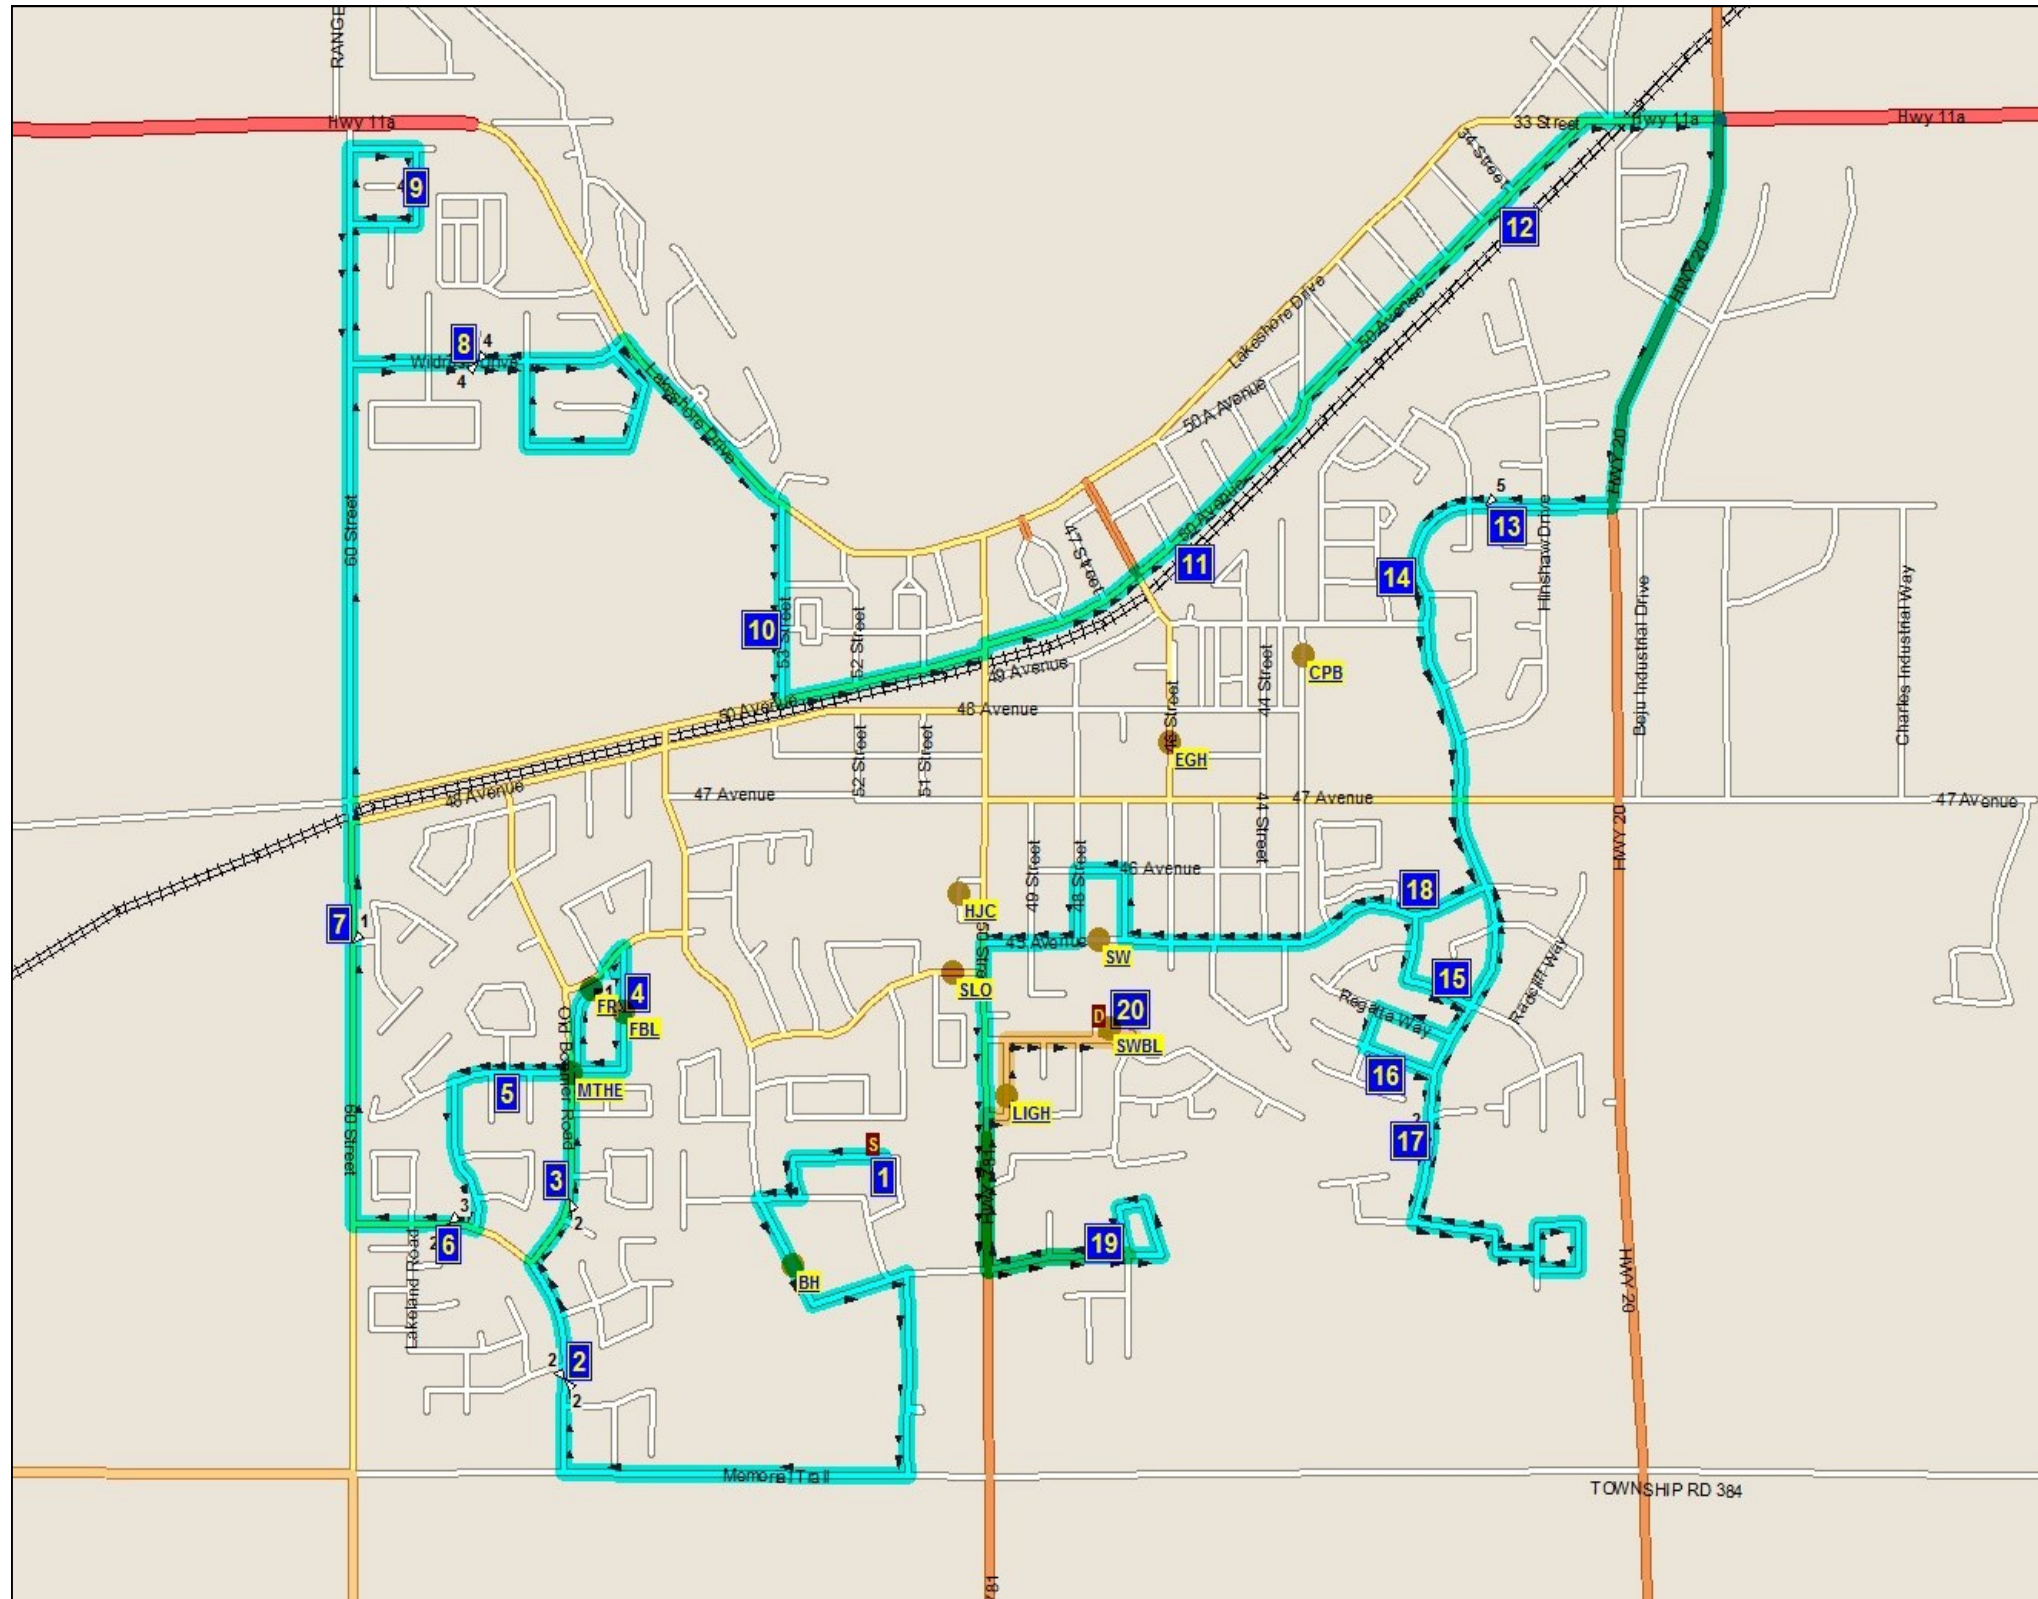

# 2017/18 SLS-D SYLVAN SHUTTLE BUS STOP LOCATIONS AND TIMES

Please note: PM route may differ from AM and all times are approximate  
Be at your stop at least 5 minutes before pickup time!

#	Stop Name (Services Steffie Woima Elementary)	AM PICK UP	PM DROP OFF
1	#119 Bowman Circle Mailbx	7:38 AM	3:20 PM
2	Greenspace N Esso Lakeway	7:42 AM	3:58 PM
3	Old Boomer Lark & Mailbox	7:43 AM	3:56 PM
4	Fox Run School	7:45 AM	3:55 PM
5	Firdale Drive and Fulmar Cls	7:47 AM	3:53 PM
6	Pirate Ship Park	7:48 AM	3:52 PM
7	60th St @ Fieldstone Way	7:50 AM	3:50 PM
8	Wildrose Dr Mailbx/Bnch	7:54 AM	3:45 PM
9	Westwood S Mailbox	7:57 AM	3:48 PM
10	Rainbow Park Entrance	8:01 AM	3:43 PM
11	50th Ave Mailbox @ 45 ST	8:03 AM	3:41 PM
12	50th Ave (Mailbx 34&35th)	8:05 AM	3:38 PM
13	101 Herder Drive	8:08 AM	3:37 PM
14	72 Herder Drive	8:09 AM	3:35 PM
15	43 Reynolds Road	8:11 AM	3:28 PM
16	15 Rosewood Rise Mailbox	8:12 AM	3:29 PM
17	Vista's Entrance Mailbox	8:15 AM	3:32 PM
18	Catholic School Bus Loop	8:17 AM	3:27 PM
19	65 Cameron Close	8:22 AM	3:17 PM
20	Steffie Woima School	8:25 AM	3:15 PM

Please Note: Routes may be adjusted as the year progresses.