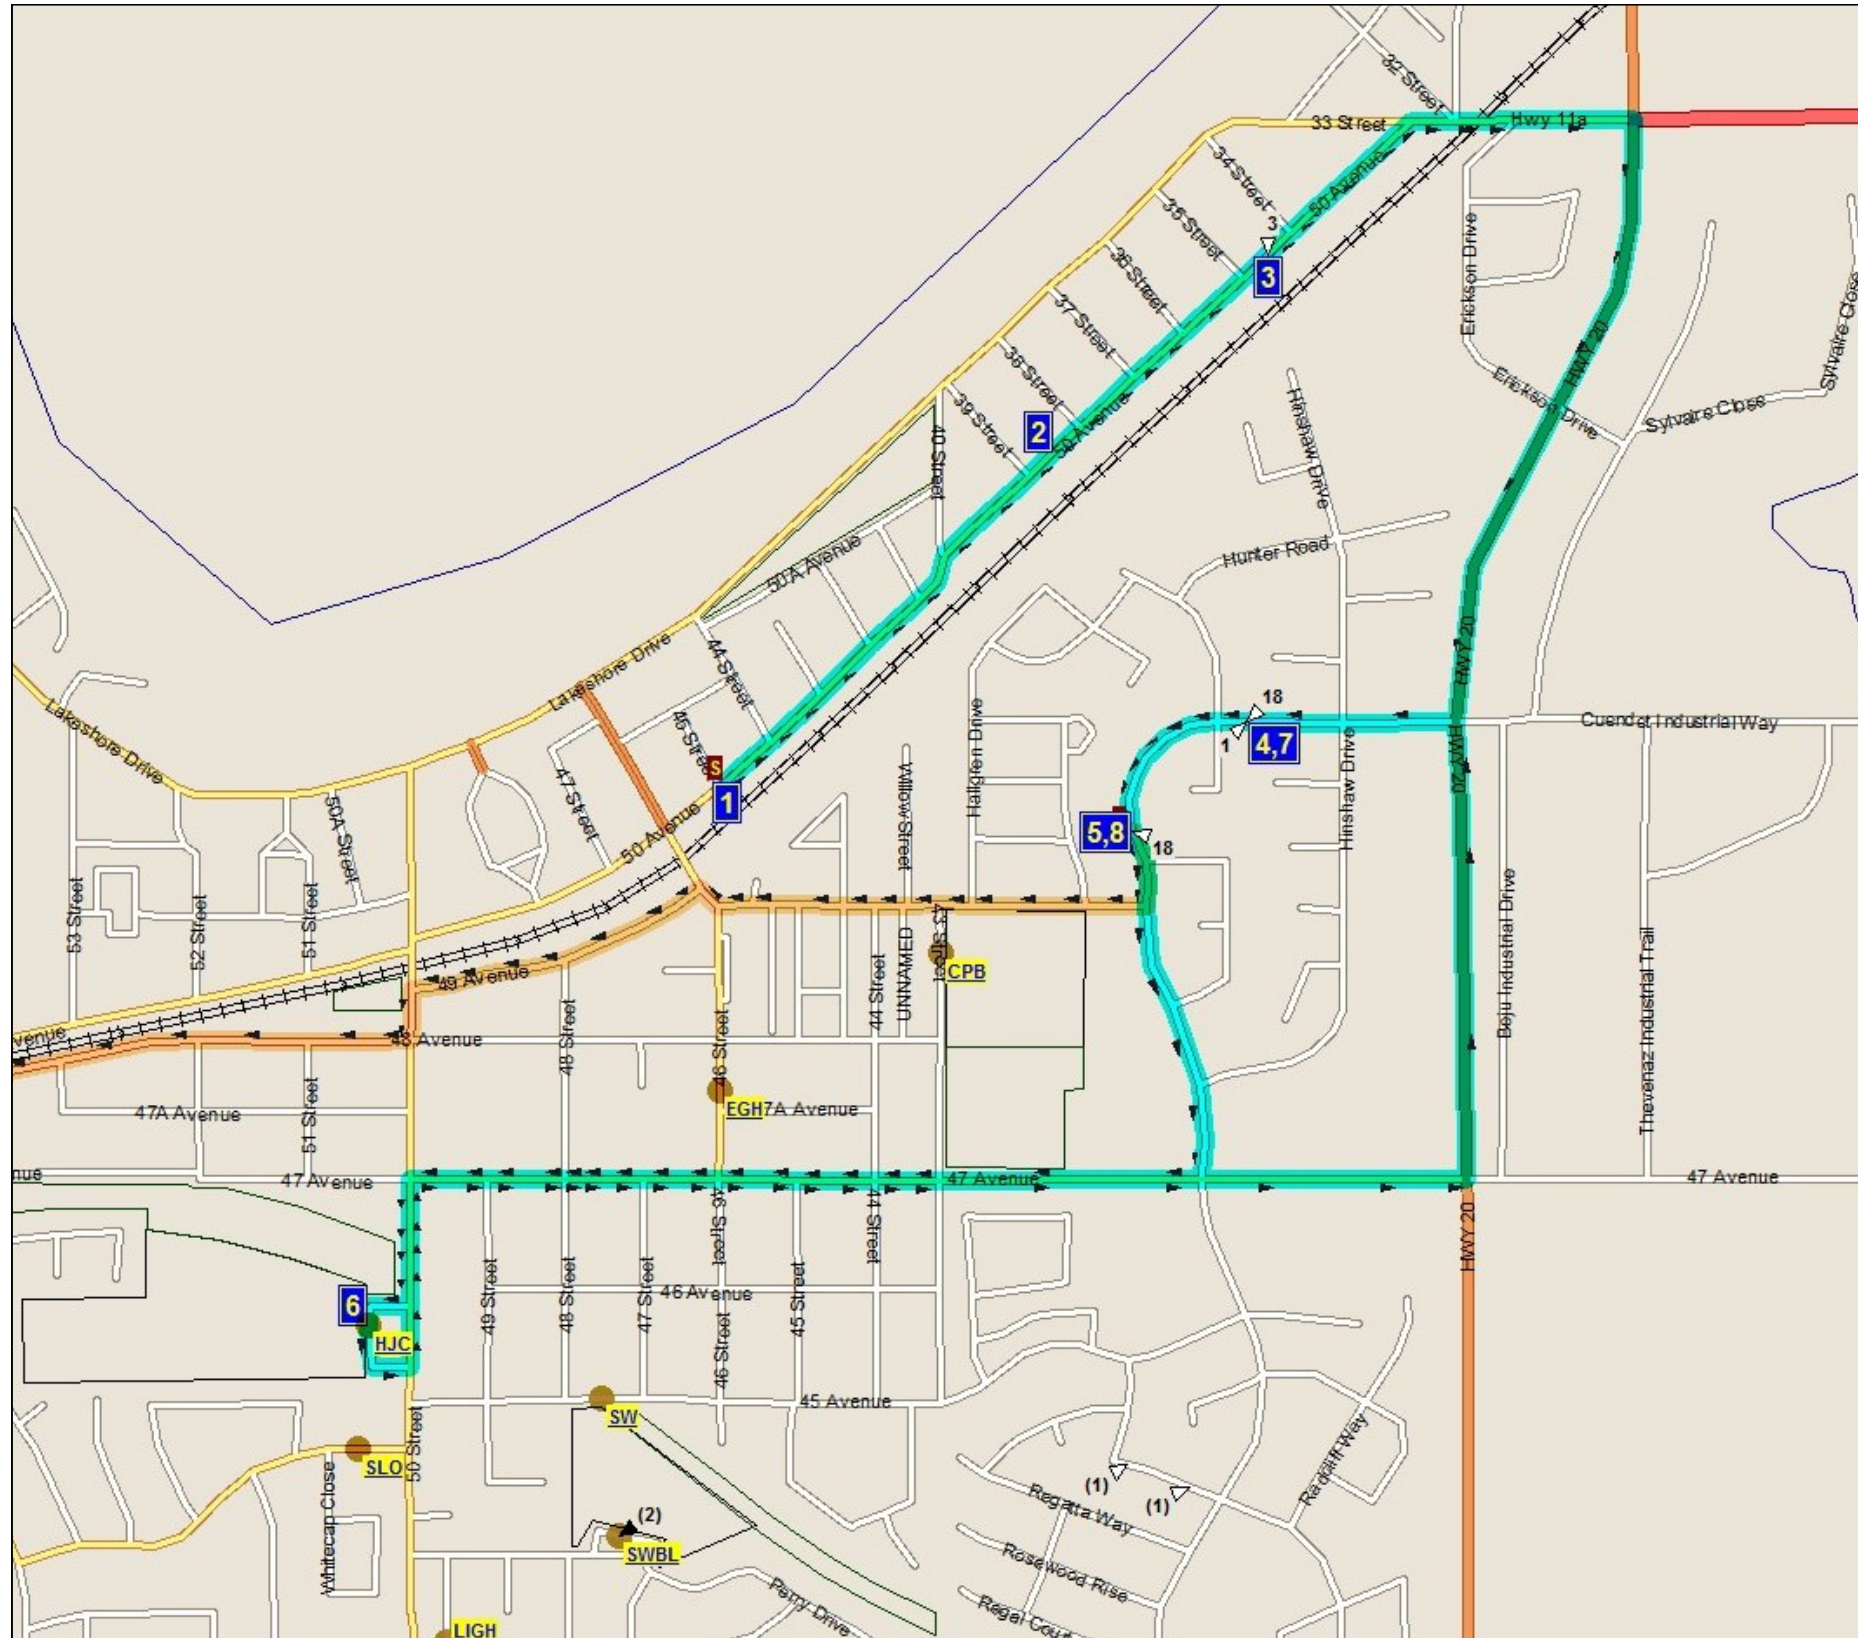

2016/17 SLS-E SYLVAN SHUTTLE BUS STOP LOCATIONS AND TIMES

Please note: PM route may differ from AM and ALL TIMES ARE APPROXIMATE
 — Be at your stop at least 5 minutes before pickup time!

#	Stop Name	PICK UP	DROP OFF
1	50th Ave Mailbox at 45th St	8:09 AM	3:34 PM
2	50 Ave Mailbox Btwn 38th & 39th	8:10 AM	3:35 PM
3	50 Ave Mailbox Btwn 34th & 35th	8:11 AM	3:36 PM
4	101 Herder Drive	8:14 AM	3:40 PM
5	72 Herder Drive	8:16 AM	3:40 PM
6	HJ Cody School	8:21 AM	3:29 PM
7	101 Herder Drive	8:27 AM	3:23 PM
8	72 Herder Drive	8:26 AM	3:24 PM
9	Fox Run School	8:36 AM	3:15 PM

Please Note: Routes may be adjusted as the year progresses.