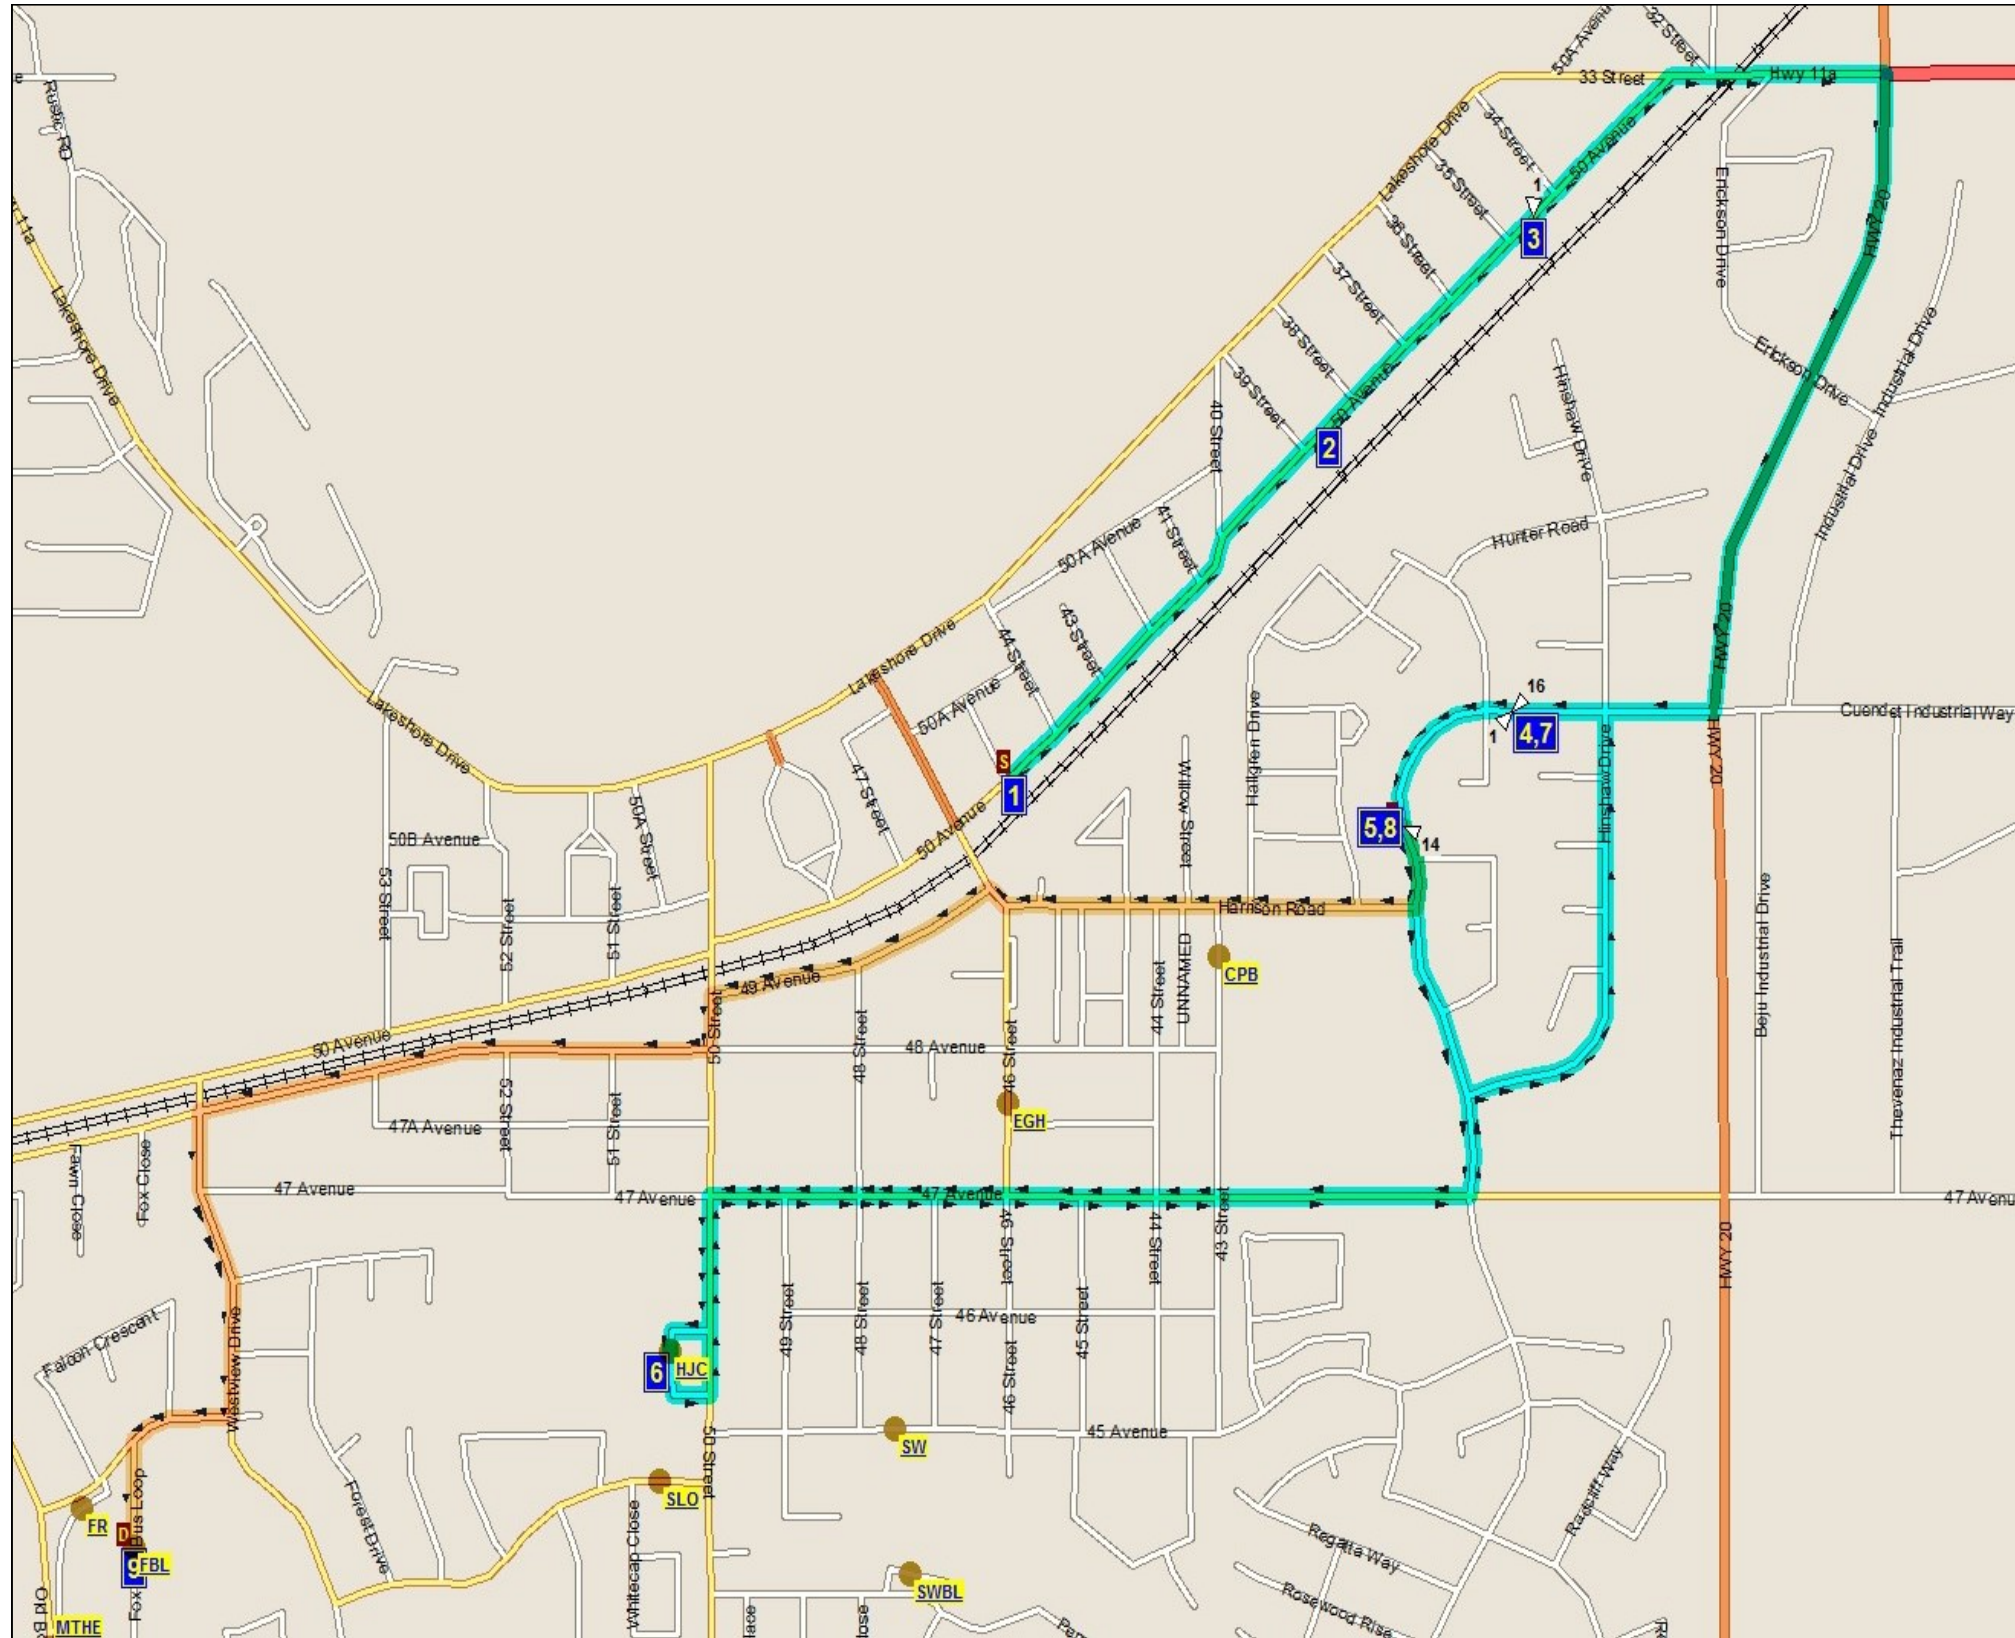

2017/18 SLS-E SYLVAN SHUTTLE BUS STOP LOCATIONS AND TIMES

Please note: PM route may differ from AM and ALL TIMES ARE APPROXIMATE — Be at your stop at least 5 minutes before pickup

#	Stop Name (Services HJ Cody/Fox Run)	AM PICK UP	PM DROP OFF
1	50th Ave Mailbox at 45th St	8:06 AM	3:30 PM
2	50 Ave Mailbox Btwn 38th & 39th	8:07 AM	3:21 PM
3	50 Ave Mailbox Btwn 34th & 35th	8:08 AM	3:22 PM
4	101 Herder Drive (HJ Cody)	8:11 AM	3:37 PM
5	72 Herder Drive (HJ Cody)	8:12 AM	3:36 PM
6	HJ Cody School	8:16 AM	3:31 PM
7	101 Herder Drive (Fox Run)	8:23 AM	3:25 PM
8	72 Herder Drive (Fox Run)	8:21 AM	3:24 PM
9	Fox Run School	8:30 AM	3:15 PM

Please Note: Routes may be adjusted as the year progresses.