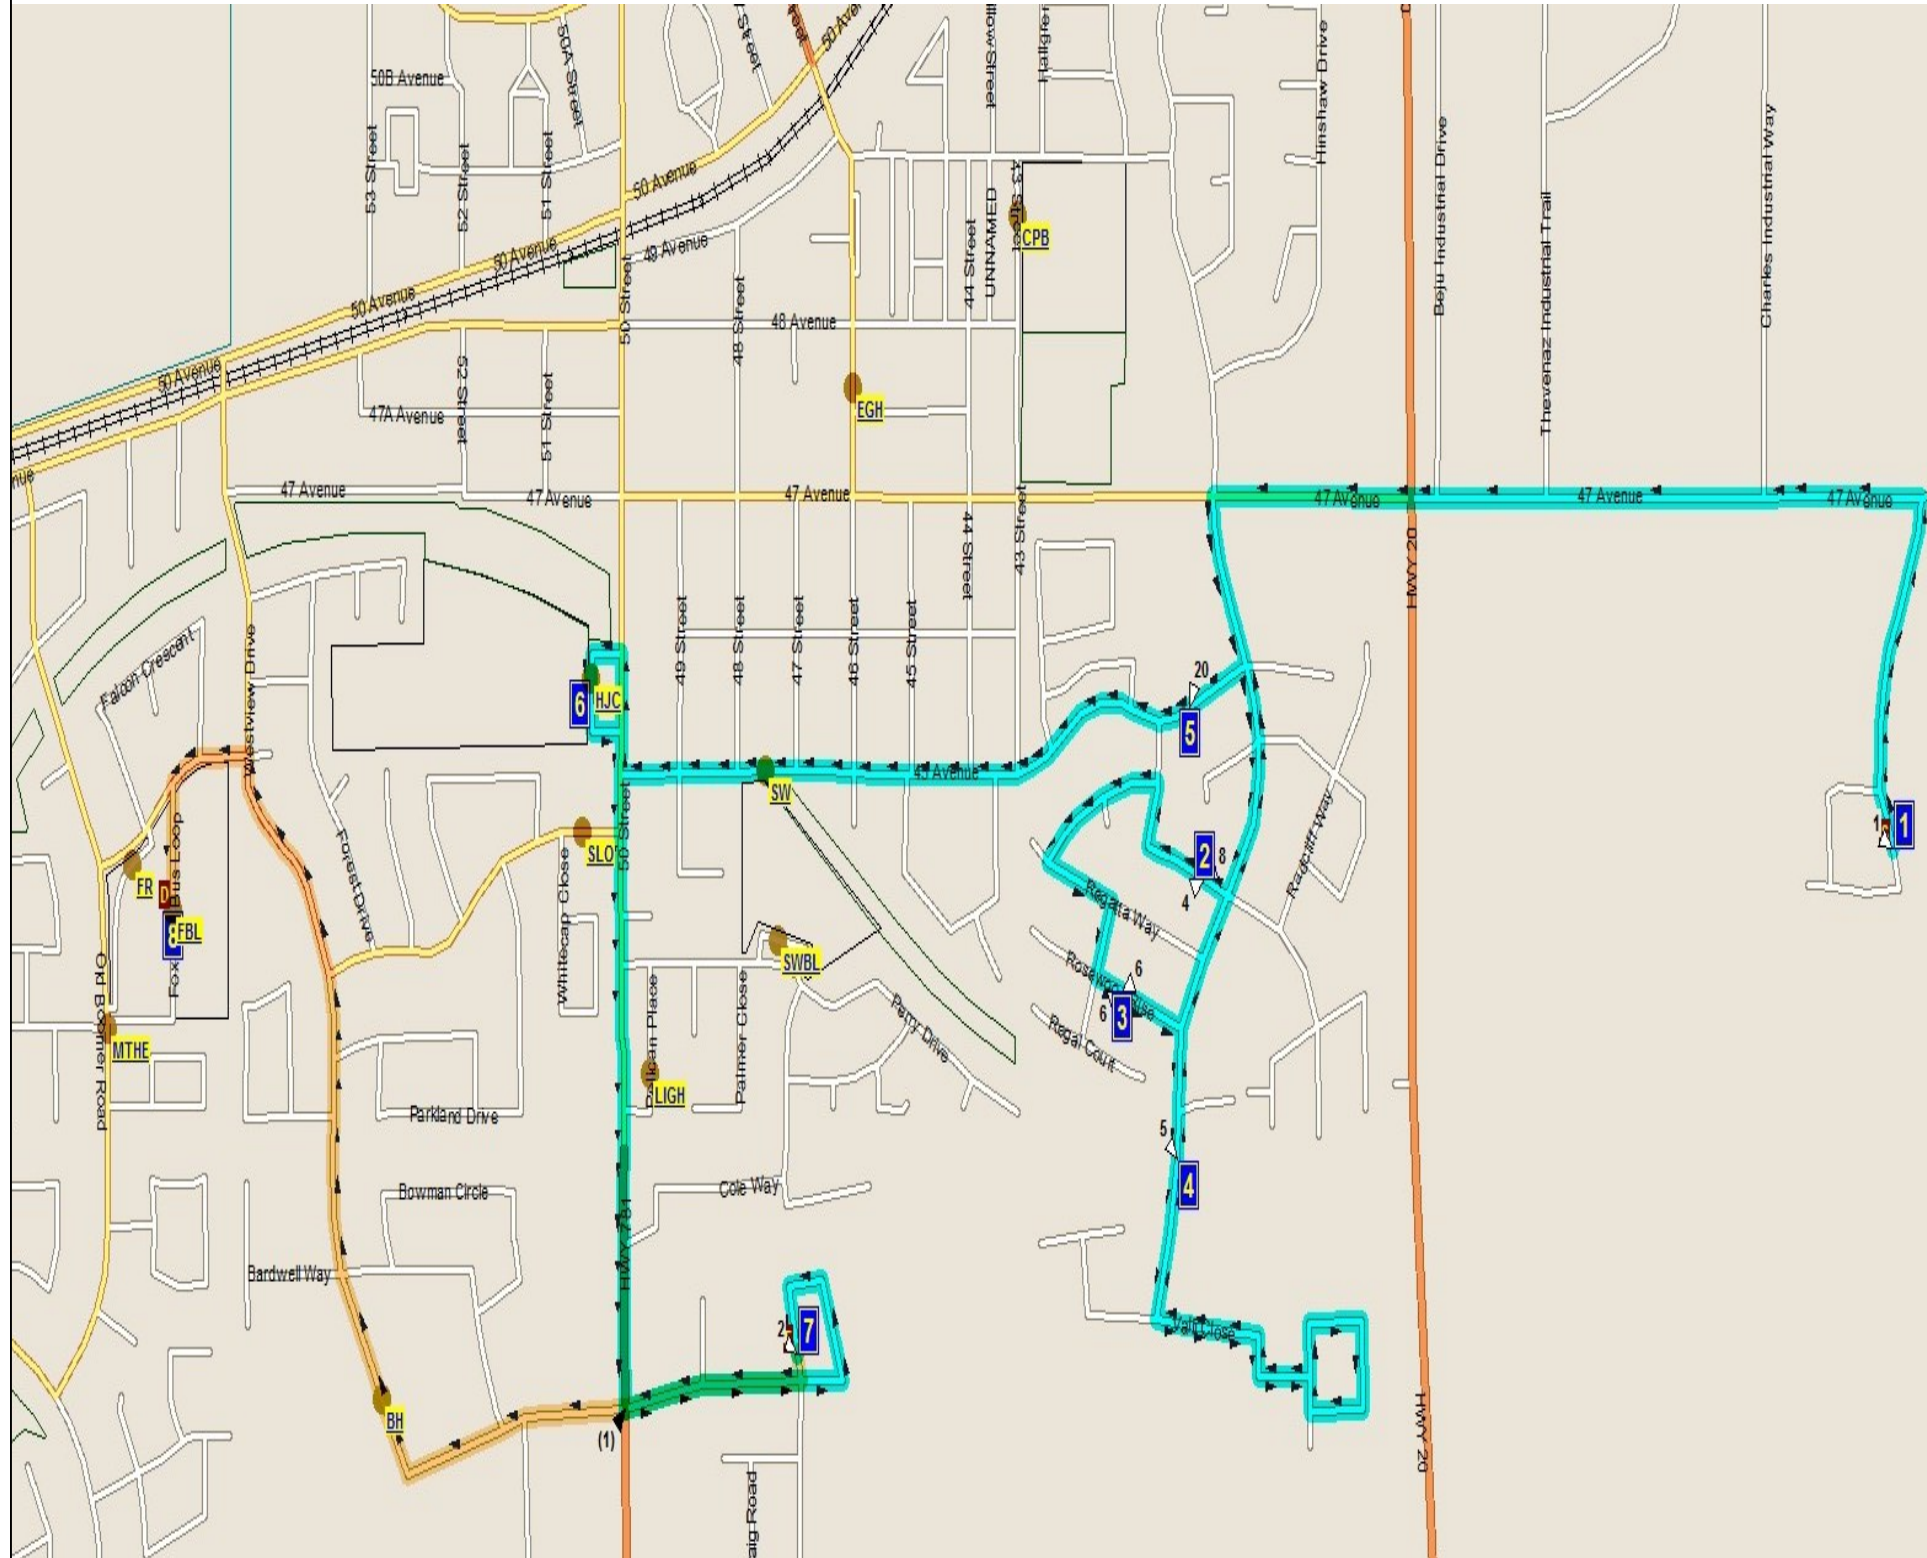

2016/17 SLS-F SYLVAN SHUTTLE BUS STOP LOCATIONS AND TIMES

*Please note: PM route may differ from AM and ALL TIMES ARE APPROXIMATE —
Be at your stop at least 5 minutes before pickup time!*

#	Stop Name	PICK UP	DROP OFF
1	104 Bayshore Drive	8:08AM	4:05 PM
2	43 Reynolds Road	8:14 AM	3:25 PM
3	15 Rosewood Rise Mailbox	8:16 AM	3:27PM
4	Vistas Entrance mailbox	8:20 AM	3:30 PM
5	Catholic School Bus Loop	8:22 AM	3:32 PM
6	HJ Cody School	8:27 AM	3:16 PM
7	65 Cameron Close	8:29 AM	3:18 PM
8	Fox Run School	8:33 AM	3:13 PM

Please Note: Routes may be adjusted as the year progresses.