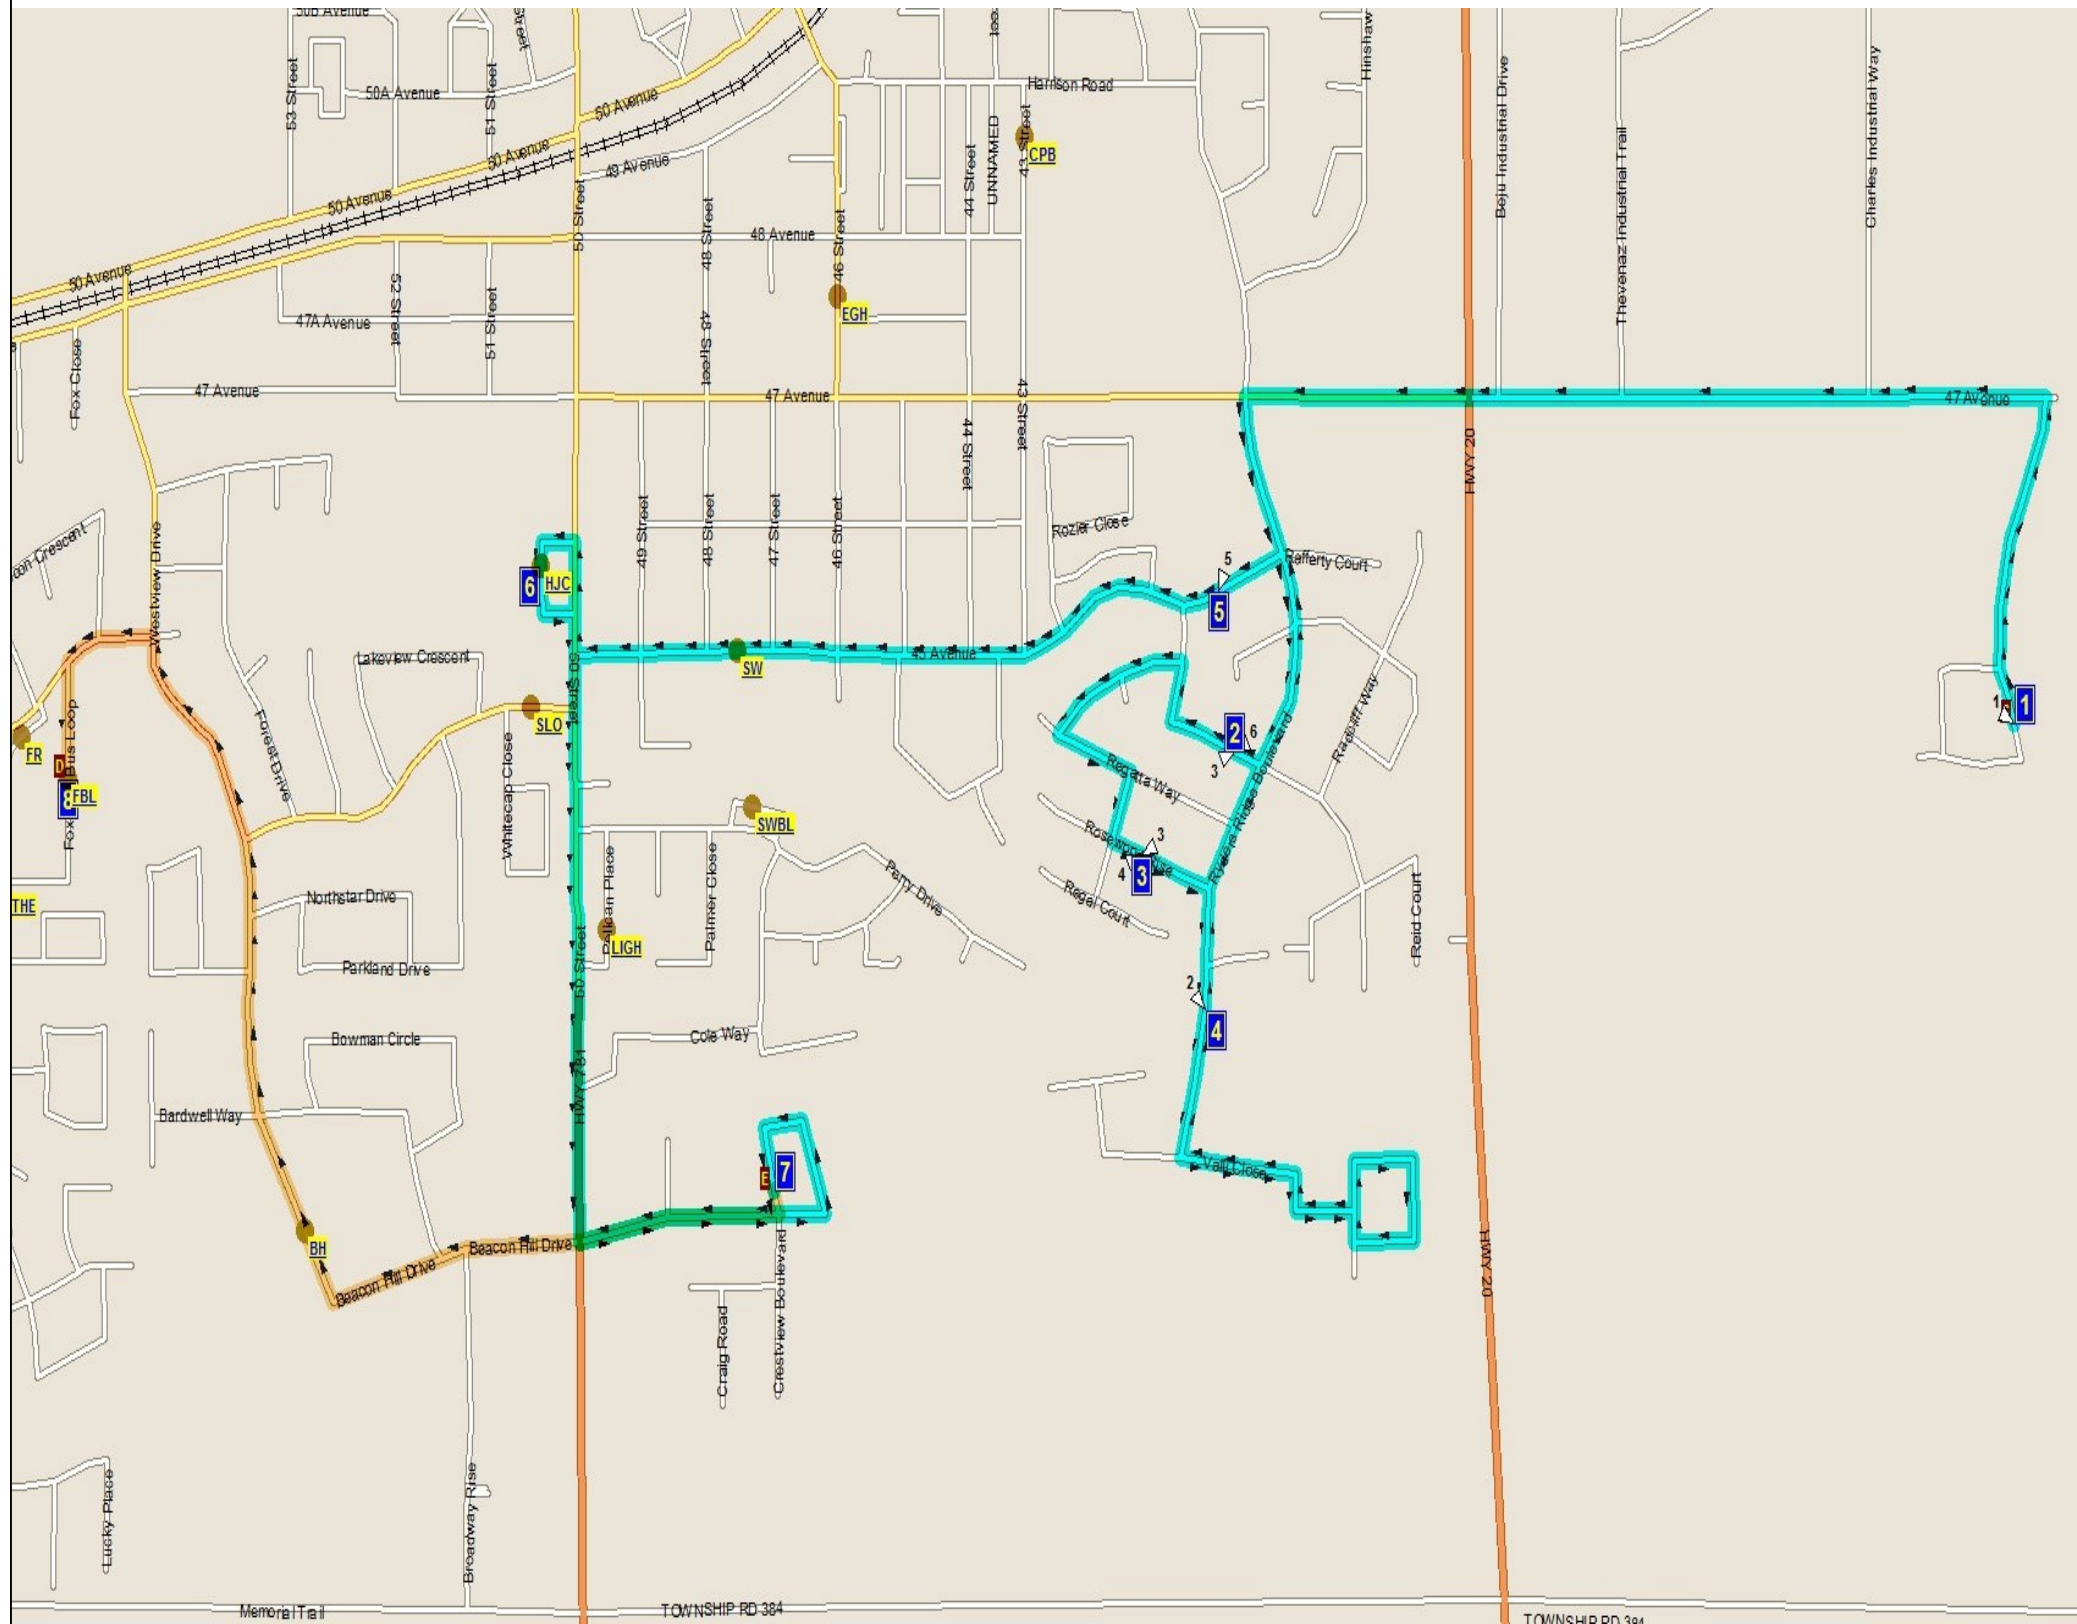

2017/18 SLS-F SYLVAN SHUTTLE BUS STOP LOCATIONS AND TIMES

Please note: PM route may differ from AM and ALL TIMES ARE APPROXIMATE — Be at your stop at least 5 minutes before pickup time!

#	Stop Name (Services HJ Cody/Fox Run)	AM PICK UP	PM DROP OFF
1	104 Bayshore Drive	8:03 AM	3:35 PM
2	43 Reynolds Road	8:09 AM	3:24 PM
3	15 Rosewood Rise Mailbox	8:11 AM	3:26 PM
4	Vistas Entrance mailbox	8:14 AM	3:30 PM
5	Catholic School Bus Loop	8:16 AM	3:31 PM
6	HJ Cody School	8:20 AM	3:17 PM
7	65 Cameron Close	8:24 AM	3:20 PM
8	Fox Run School	8:30 AM	3:13 PM

Please Note: Routes may be adjusted as the year progresses.