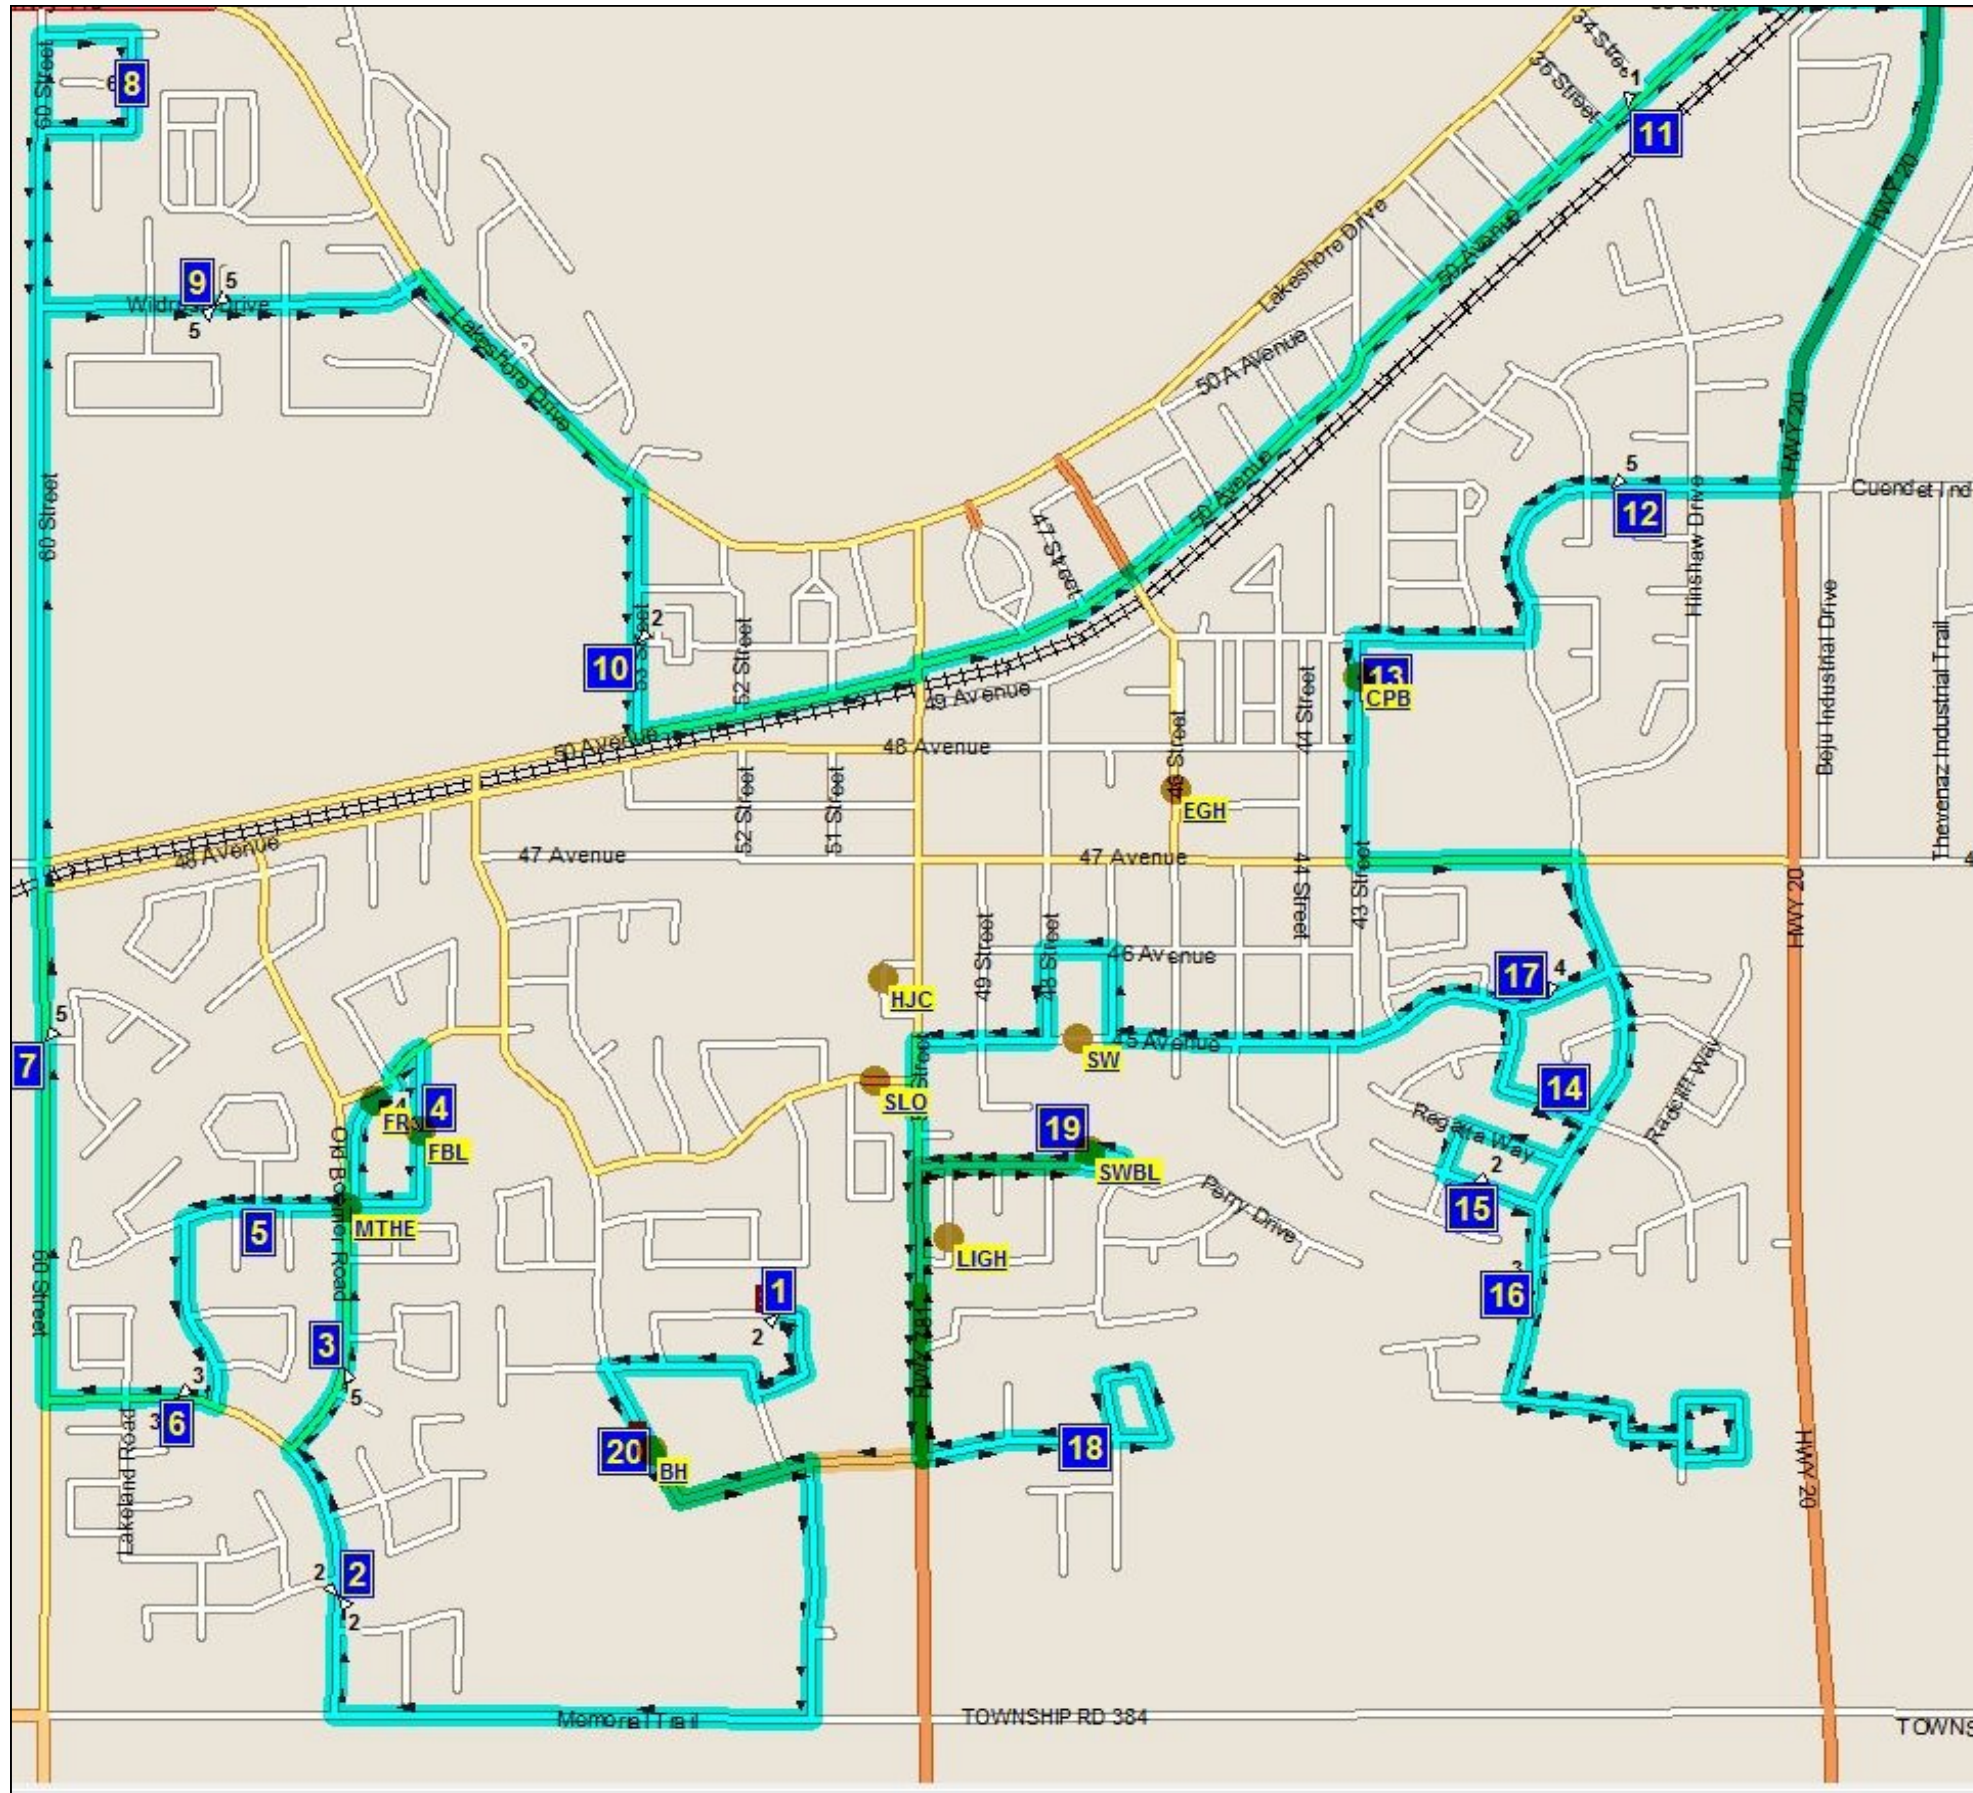

2017/18 SLS-D SYLVAN SHUTTLE BUS STOP LOCATIONS AND TIMES

Please note: PM route may differ from AM and all times are approximate
Be at your stop at least 5 minutes before pickup time!

#	Stop Name (Services Steffie Woima Elementary)	AM PICK UP	PM DROP OFF
1	#119 Bowman Circle Mailbx	7:35 AM	3:20 PM
2	Greenspace N Esso Lakeway	7:40 AM	4:08 PM
3	Old Boomer Lark & Mailbox	7:41 AM	4:06 PM
4	Fox Run School	7:43 AM	4:04 PM
5	Firdale Drive and Fulmar Cls		
6	Pirate Ship Park	7:46 AM	4:01 PM
7	60th St @ Fieldstone Way	7:48 AM	3:59 PM
8	Wildrose Dr Mailbx/Bnch	7:53 AM	3:52 PM
9	Westwood S Mailbox	7:51 AM	3:46 PM
10	Rainbow Park Entrance	7:56 AM	3:49 PM
11	50th Ave Mailbox @ 45 ST	8:01 AM	3:45 PM
12	101 Herder Drive	8:05 AM	3:41 PM
13	CP Blakely School	8:06 AM	3:38 PM
14	43 Reynolds Road	8:10 AM	3:28 PM
15	15 Rosewood Rise Mailbox	8:14 AM	3:29 PM
16	Vista's Entrance Mailbox	8:12 AM	3:30 PM
17	Catholic School Bus Loop	8:16 AM	3:35 PM
18	65 Cameron Close		
19	Steffie Woima School	8:20 AM	3:13 PM
20	Beacon Hill School	8:25 AM	3:17 PM

Please Note: Routes may be adjusted as the year progresses.