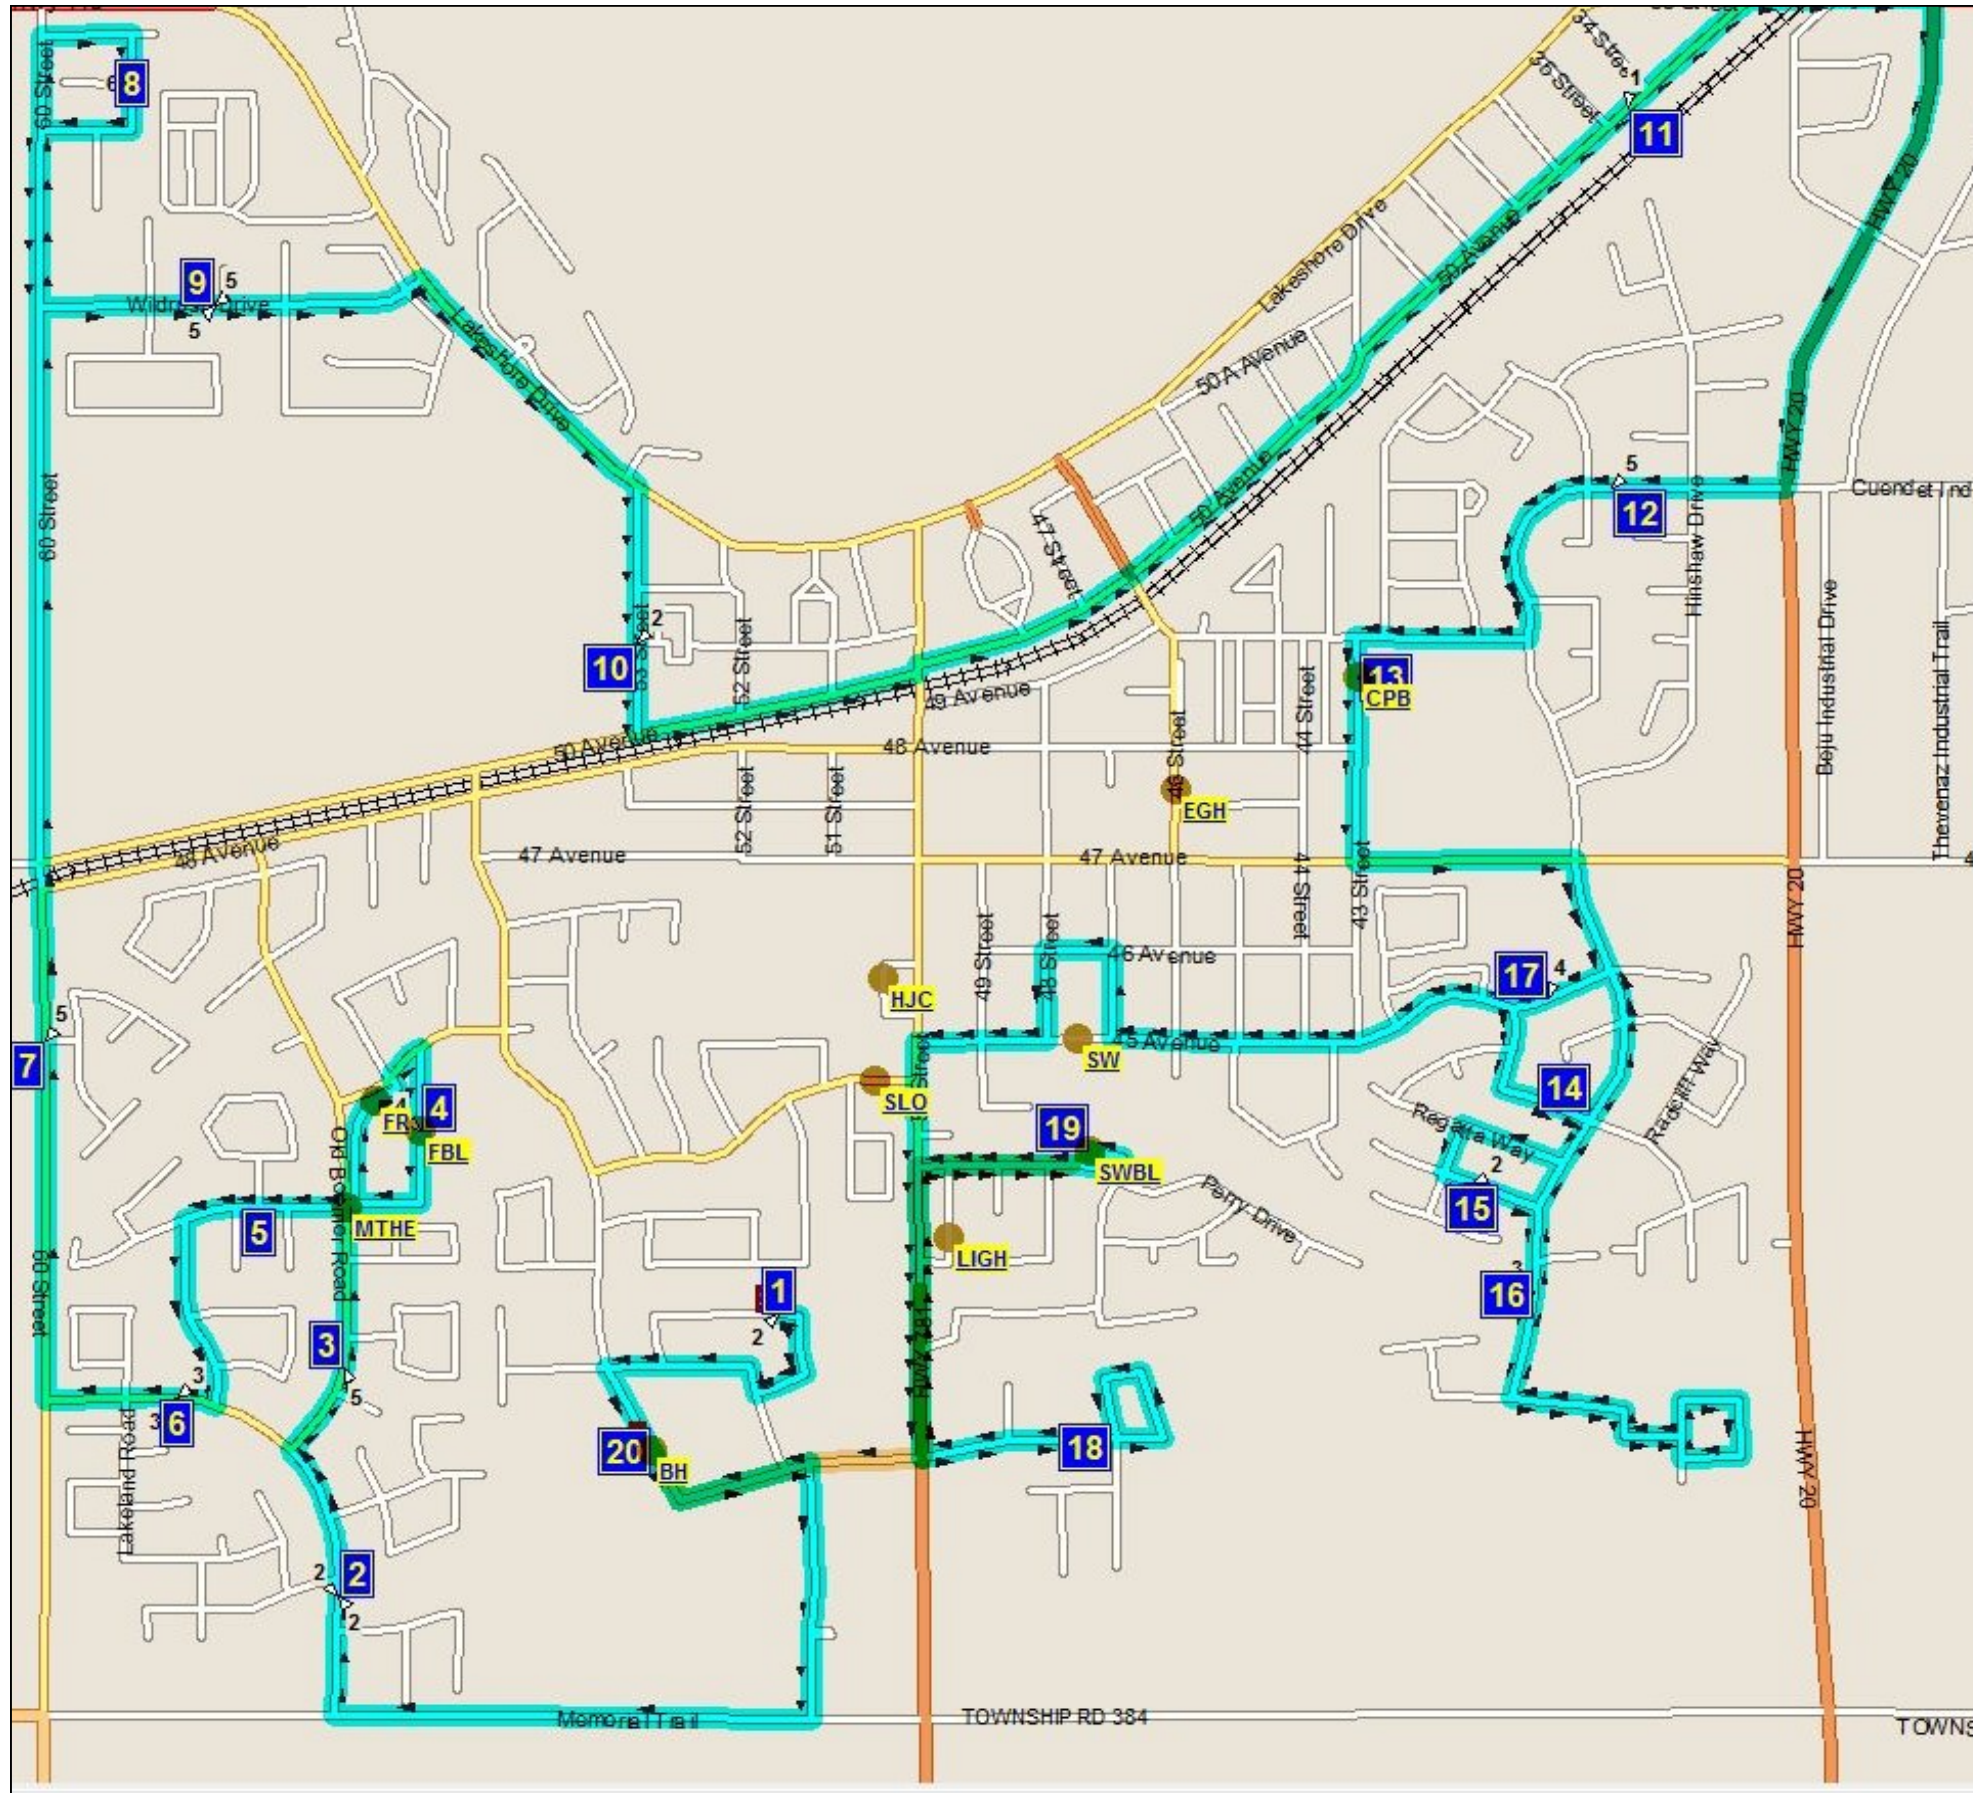

# 2017/18 SLS-D SYLVAN SHUTTLE BUS STOP LOCATIONS AND TIMES

Please note: PM route may differ from AM and all times are approximate  
Be at your stop at least 5 minutes before pickup time!

#	Stop Name (Services Steffie Woima Elementary)	AM PICK UP	PM DROP OFF
1	#119 Bowman Circle Mailbx	7:35 AM	3:20 PM
2	Greenspace N Esso Lakeway	7:40 AM	4:08 PM
3	Old Boomer Lark & Mailbox	7:41 AM	4:06 PM
4	Fox Run School	7:43 AM	4:04 PM
5	Firdale Drive and Fulmar Cls		
6	Pirate Ship Park	7:46 AM	4:01 PM
7	60th St @ Fieldstone Way	7:48 AM	3:59 PM
8	Wildrose Dr Mailbx/Bnch	7:53 AM	3:52 PM
9	Westwood S Mailbox	7:51 AM	3:46 PM
10	Rainbow Park Entrance	7:56 AM	3:49 PM
11	50th Ave Mailbox @ 45 ST	8:01 AM	3:45 PM
12	101 Herder Drive	8:05 AM	3:41 PM
13	CP Blakely School	8:06 AM	3:38 PM
14	43 Reynolds Road	8:10 AM	3:28 PM
15	15 Rosewood Rise Mailbox	8:14 AM	3:29 PM
16	Vista's Entrance Mailbox	8:12 AM	3:30 PM
17	Catholic School Bus Loop	8:16 AM	3:35 PM
18	65 Cameron Close		
19	Steffie Woima School	8:20 AM	3:13 PM
20	Beacon Hill School	8:25 AM	3:17 PM

Please Note: Routes may be adjusted as the year progresses.